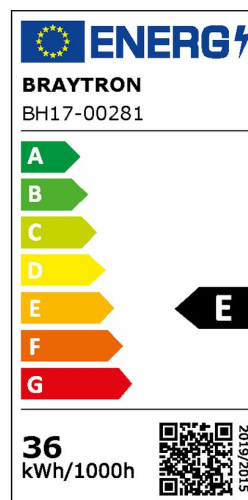

PRODUCT DATASHEET

MODEL NO BH17-00281

DESCRIPTION BRY-BELLA-SLS-SR-RND-BLC-36W-3IN1-IP20-CEILING LIG

General Characteristics

Model No	:	BH17-00281
Main Family	:	Decorative LED
Sub Family	:	Ceiling Light Bella
Type	:	Ceiling Light
Body Color	:	Black
Lamp Shape	:	Non-Directional
Dimmable	:	Not-Dimmable
Light Source	:	LED
Warranty	:	3 years
Class	:	Class I
IP	:	IP20

Electrical Characteristics

Lifetime	:	30000 h
Voltage	:	220-240V
Power Factor	:	>0,9
Material	:	Aluminium
Working Temperature	:	-20 C+40 C
Frequency	:	50-60 Hz

Package Informations

N.W.	:	2,40 kgs
G.W.	:	3,55 kgs
PCS/CTN	:	1 pcs
Length	:	540 mm
Width	:	540 mm
Height	:	86 mm
EAN	:	5949097726583

Product Characteristics

Wattage	:	36 w
Color Temperature	:	3IN1
Quse Lumen	:	4260 lm
Color Rendering Index (CRI)	:	>80
Energy Efficiency Level	:	E
Beam Angle	:	120° Degrees
Color Category	:	3IN1

Dimensions & Weight

Diameter	:	480 mm
P. Height	:	58 mm
Weight	:	2400 gr