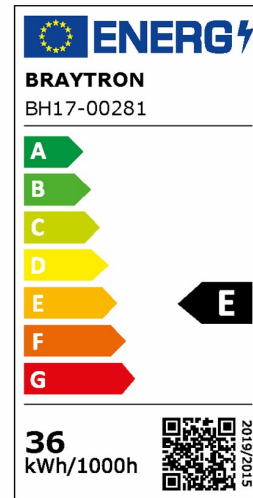

Braytron

PRODUCT DATASHEET

MODEL NO BH17-00281

DESCRIPTION BRY-BELLA-SLS-SR-RND-BLC-36W-3IN1-IP20-CEILING LIG

BRAYTRON SRL

Bulavardul iuliu maniu, Nr.616, Sector 6, 061129, Bucuresti-ROMANIA

info@braytron.com

www.braytron.com

General Characteristics

Model No	:	BH17-00281
Main Family	:	Decorative LED
Sub Family	:	Ceiling Light Bella
Type	:	Ceiling Light
Body Color	:	Black
Lamp Shape	:	Non-Directional
Dimmable	:	Not-Dimmable
Light Source	:	LED
Warranty	:	3 years
Class	:	Class I
IP	:	IP20

Electrical Characteristics

Lifetime	:	30000 h
Voltage	:	220-240V
Power Factor	:	>0,9
Material	:	Aluminium
Working Temperature	:	-20 C+40 C
Frequency	:	50-60 Hz

Package Informations

N.W.	:	2,40 kgs
G.W.	:	3,55 kgs
PCS/CTN	:	1 pcs
Length	:	540 mm
Width	:	540 mm
Height	:	86 mm
EAN	:	5949097726583

Product Characteristics

Wattage	:	36 w
Color Temperature	:	3IN1
Quse Lumen	:	4260 lm
Color Rendering Index (CRI)	:	>80
Energy Efficiency Level	:	E
Beam Angle	:	120° Degrees
Color Category	:	3IN1

Dimensions & Weight