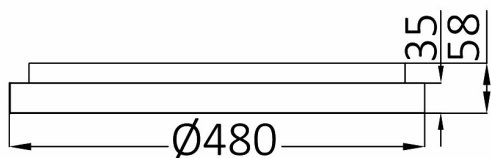

PRODUCT DATASHEET

MODEL NO BH17-00281

DESCRIPTION BRY-BELLA-SLS-SR-RND-BLC-36W-3IN1-IP20-CEILING LIG

General Characteristics

Model No	:	BH17-00281
Main Family	:	Decorative LED
Sub Family	:	Ceiling Light Bella
Type	:	Ceiling Light
Body Color	:	Black
Lamp Shape	:	Non-Directional
Dimmable	:	Not-Dimmable
Light Source	:	LED
Warranty	:	3 years
Class	:	Class I
IP	:	IP20

Electrical Characteristics

Lifetime	:	30000 h
Voltage	:	220-240V
Power Factor	:	>0,9
Material	:	Aluminium
Working Temperature	:	-20 C+40 C
Frequency	:	50-60 Hz

Package Informations

N.W.	:	2,40 kgs
G.W.	:	3,55 kgs
PCS/CTN	:	1 pcs
Length	:	540 mm
Width	:	540 mm
Height	:	86 mm
EAN	:	5949097726583

Product Characteristics

Wattage	:	36 w
Color Temperature	:	3IN1
Quse Lumen	:	4260 lm
Color Rendering Index (CRI)	:	>80
Energy Efficiency Level	:	E
Beam Angle	:	120° Degrees
Color Category	:	3IN1

Dimensions & Weight

Diameter	:	480 mm
P. Height	:	58 mm
Weight	:	2400 gr