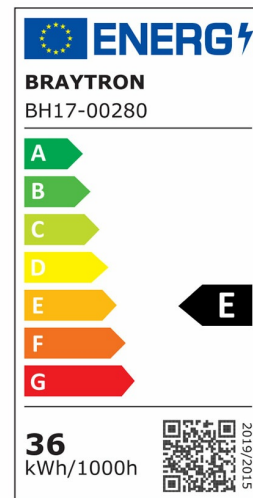

Braytron

PRODUCT DATASHEET

MODEL NO BH17-00280

DESCRIPTION BRY-BELLA-SLS-SR-RND-WHT-36W-3IN1-IP20-CEILING LIG

3 CCT

BRAYTRON SRL

Bulavardul Iuliu Maniu, Nr.616, Sector 6, 061129, Bucuresti-ROMANIA

info@braytron.com

www.braytron.com

General Characteristics

Model No	:	BH17-00280
Main Family	:	Decorative LED
Sub Family	:	Ceiling Light Bella
Type	:	Ceiling Light
Body Color	:	White
Lamp Shape	:	Non-Directional
Dimmable	:	Not-Dimmable
Light Source	:	LED
Warranty	:	3 years
Class	:	Class I
IP	:	IP20

Electrical Characteristics

Lifetime	:	30000 h
Voltage	:	220-240V
Power Factor	:	>0,9
Material	:	Aluminium
Working Temperature	:	-20 C+40 C
Frequency	:	50-60 Hz

Package Informations

N.W.	:	2,40 kgs
G.W.	:	3,55 kgs
PCS/CTN	:	1 pcs
Length	:	540 mm
Width	:	540 mm
Height	:	86 mm
EAN	:	5949097726576

Product Characteristics

Wattage	:	36 w
Color Temperature	:	3IN1
Quse Lumen	:	4260 lm
Color Rendering Index (CRI)	:	>80
Energy Efficiency Level	:	E
Beam Angle	:	120° Degrees
Color Category	:	3IN1

Dimensions & Weight