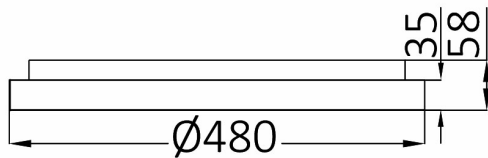

BRAYTRON SRL

Bulavardul Iuliu Maniu, Nr.616, Sector 6, 061129, Bucuresti-ROMANIA

info@braytron.com

www.braytron.com