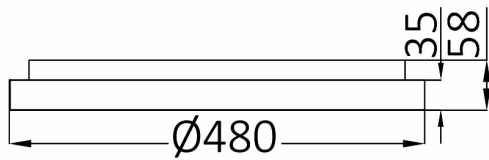

### General Characteristics

Model No	:	BH17-00280
Main Family	:	Decorative LED
Sub Family	:	Ceiling Light Bella
Type	:	Ceiling Light
Body Color	:	White
Lamp Shape	:	Non-Directional
Dimmable	:	Not-Dimmable
Light Source	:	LED
Warranty	:	3 years
Class	:	Class I
IP	:	IP20

### Package Informations

N.W.	:	2,40 kgs
G.W.	:	3,55 kgs
PCS/CTN	:	1 pcs
Length	:	540 mm
Width	:	540 mm
Height	:	86 mm
EAN	:	5949097726576

### Product Characteristics

Wattage	:	36 w
Color Temperature	:	3IN1
Quse Lumen	:	4260 lm
Color Rendering Index (CRI)	:	>80
Energy Efficiency Level	:	E
Beam Angle	:	120° Degrees
Color Category	:	3IN1

### Dimensions & Weight

Diameter	:	480 mm
P. Height	:	58 mm
Weight	:	2400 gr