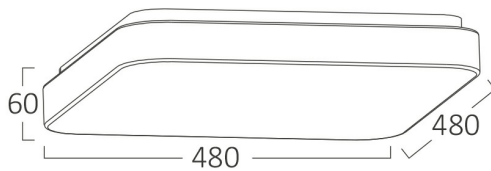

PRODUCT DATASHEET

MODEL NO BH16-23480

DESCRIPTION BRY-JADE-SSA-SQR-44W-3IN1-CEILING LIGHT

General Characteristics

Model No	:	BH16-23480
Main Family	:	Decorative LED
Sub Family	:	Ceiling Light Jade
Type	:	Ceiling Light
Body Color	:	White
Lamp Shape	:	Non-Directional
Dimmable	:	Not-Dimmable
Light Source	:	LED
Warranty	:	3 years
Class	:	Class I
IP	:	IP20

Electrical Characteristics

Lifetime	:	20000 h
Voltage	:	220-240V
Power Factor	:	>0,9
Material	:	Metal
Working Temperature	:	-20 C+40 C
Frequency	:	50-60 Hz

Package Informations

N.W.	:	6,60 kgs
G.W.	:	10,65 kgs
PCS/CTN	:	5 pcs
Length	:	515 mm
Width	:	380 mm
Height	:	515 mm
EAN	:	5949097723735

Product Characteristics

Wattage	:	44 w
Color Temperature	:	3IN1
Quse Lumen	:	4580 lm
Color Rendering Index (CRI)	:	>80
Energy Efficiency Level	:	F
Beam Angle	:	120° Degrees
Color Category	:	3IN1

Dimensions & Weight

P. Length	:	480 mm
P. Width	:	480 mm
P. Height	:	60 mm
Weight	:	1320 gr