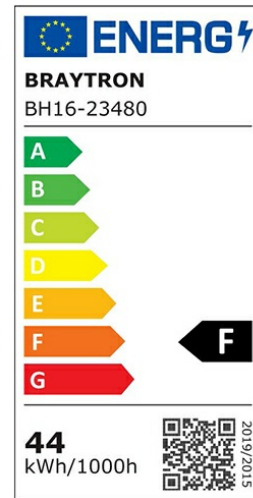

Braytron

PRODUCT DATASHEET

MODEL NO BH16-23480

DESCRIPTION BRY-JADE-SSA-SQR-44W-3IN1-CEILING LIGHT

BRAYTRON SRL

Bulavardul iuliu maniu, Nr.616, Sector 6, 061129, Bucuresti-ROMANIA

info@braytron.com

www.braytron.com

Page 1-2

General Characteristics

Model No	:	BH16-23480
Main Family	:	Decorative LED
Sub Family	:	Ceiling Light Jade
Type	:	Ceiling Light
Body Color	:	White
Lamp Shape	:	Non-Directional
Dimmable	:	Not-Dimmable
Light Source	:	LED
Warranty	:	3 years
Class	:	Class I
IP	:	IP20

Electrical Characteristics

Lifetime	:	20000 h
Voltage	:	220-240V
Power Factor	:	>0,9
Material	:	Metal
Working Temperature	:	-20 C+40 C
Frequency	:	50-60 Hz

Package Informations

N.W.	:	6,60 kgs
G.W.	:	10,65 kgs
PCS/CTN	:	5 pcs
Length	:	515 mm
Width	:	380 mm
Height	:	515 mm
EAN	:	5949097723735

Product Characteristics

Wattage	:	44 w
Color Temperature	:	3IN1
Quse Lumen	:	4580 lm
Color Rendering Index (CRI)	:	>80
Energy Efficiency Level	:	F
Beam Angle	:	120° Degrees
Color Category	:	3IN1

Dimensions & Weight