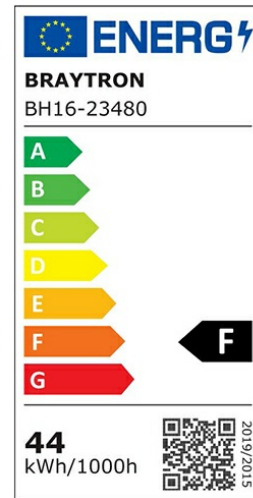

PRODUCT DATASHEET

MODEL NO BH16-23480

DESCRIPTION BRY-JADE-SSA-SQR-44W-3IN1-CEILING LIGHT

General Characteristics

Model No	:	BH16-23480
Main Family	:	Decorative LED
Sub Family	:	Ceiling Light Jade
Type	:	Ceiling Light
Body Color	:	White
Lamp Shape	:	Non-Directional
Dimmable	:	Not-Dimmable
Light Source	:	LED
Warranty	:	3 years
Class	:	Class I
IP	:	IP20

Electrical Characteristics

Lifetime	:	20000 h
Voltage	:	220-240V
Power Factor	:	>0,9
Material	:	Metal
Working Temperature	:	-20 C+40 C
Frequency	:	50-60 Hz

Package Informations

N.W.	:	6,60 kgs
G.W.	:	10,65 kgs
PCS/CTN	:	5 pcs
Length	:	515 mm
Width	:	380 mm
Height	:	515 mm
EAN	:	5949097723735

Product Characteristics

Wattage	:	44 w
Color Temperature	:	3IN1
Quse Lumen	:	4580 lm
Color Rendering Index (CRI)	:	>80
Energy Efficiency Level	:	F
Beam Angle	:	120° Degrees
Color Category	:	3IN1

Dimensions & Weight

P. Length	:	480 mm
P. Width	:	480 mm
P. Height	:	60 mm
Weight	:	1320 gr