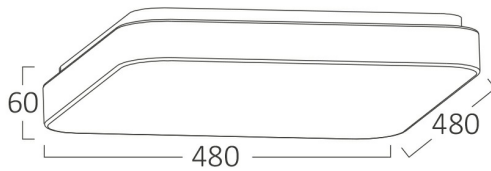

Braytron

PRODUCT DATASHEET

MODEL NO BH16-23480

DESCRIPTION BRY-JADE-SSA-SQR-44W-3IN1-CEILING LIGHT

BRAYTRON SRL

Bulavardul iuliu maniu, Nr.616, Sector 6, 061129, Bucuresti-ROMANIA

info@braytron.com

www.braytron.com

Page 1-2