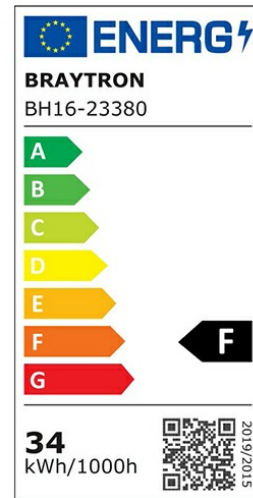

Braytron

PRODUCT DATASHEET

MODEL NO BH16-23380

DESCRIPTION BRY-JADE-SSA-SQR-34W-3IN1-CEILING LIGHT

BRAYTRON SRL

Bulavardul iuliu maniu, Nr.616, Sector 6, 061129, Bucuresti-ROMANIA

info@braytron.com

www.braytron.com