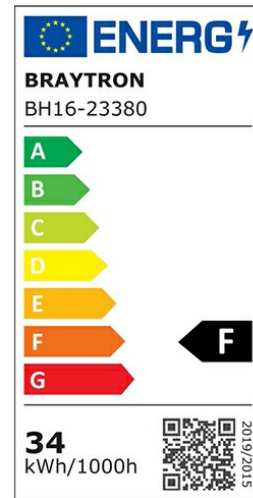

## PRODUCT DATASHEET

MODEL NO BH16-23380

DESCRIPTION BRY-JADE-SSA-SQR-34W-3IN1-CEILING LIGHT

### General Characteristics

Model No	:	BH16-23380
Main Family	:	Decorative LED
Sub Family	:	Ceiling Light Jade
Type	:	Ceiling Light
Body Color	:	White
Lamp Shape	:	Non-Directional
Dimmable	:	Not-Dimmable
Light Source	:	LED
Warranty	:	3 years
Class	:	Class I
IP	:	IP20

### Electrical Characteristics

Lifetime	:	20000 h
Voltage	:	220-240V
Power Factor	:	>0,5
Material	:	Metal
Working Temperature	:	-20 C+40 C
Frequency	:	50-60 Hz

### Product Characteristics

Wattage	:	34 w
Color Temperature	:	3IN1
Quse Lumen	:	3550 lm
Color Rendering Index (CRI)	:	>80
Energy Efficiency Level	:	F
Beam Angle	:	120° Degrees
Color Category	:	3IN1