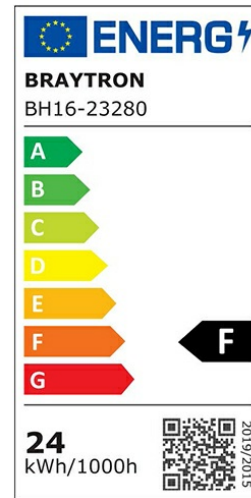

Braytron

PRODUCT DATASHEET

MODEL NO BH16-23280

DESCRIPTION BRY-JADE-SSA-SQR-24W-3IN1-CEILING LIGHT

BRAYTRON SRL

Bulavardul iuliu maniu, Nr.616, Sector 6, 061129, Bucuresti-ROMANIA

info@braytron.com

www.braytron.com