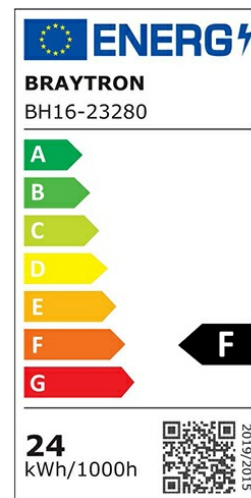

## PRODUCT DATASHEET

MODEL NO BH16-23280

DESCRIPTION BRY-JADE-SSA-SQR-24W-3IN1-CEILING LIGHT

### General Characteristics

Model No	:	BH16-23280
Main Family	:	Decorative LED
Sub Family	:	Ceiling Light Jade
Type	:	Ceiling Light
Body Color	:	White
Lamp Shape	:	Non-Directional
Dimmable	:	Not-Dimmable
Light Source	:	LED
Warranty	:	3 years
Class	:	Class I
IP	:	IP20

### Electrical Characteristics

Lifetime	:	20000 h
Voltage	:	220-240V
Power Factor	:	>0,5
Material	:	Metal
Working Temperature	:	-20 C+40 C
Frequency	:	50-60 Hz

### Product Characteristics

Wattage	:	24 w
Color Temperature	:	3IN1
Quse Lumen	:	2450 lm
Color Rendering Index (CRI)	:	>80
Energy Efficiency Level	:	F
Beam Angle	:	120° Degrees
Color Category	:	3IN1