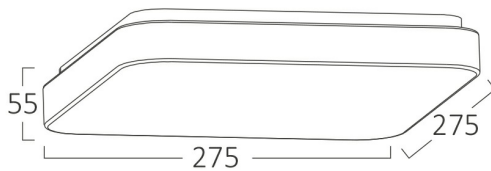

PRODUCT DATASHEET

MODEL NO BH16-23130

DESCRIPTION BRY-JADE-SSA-SQR-18W-6500K-CEILING LIGHT

General Characteristics

Model No	:	BH16-23130
Main Family	:	Decorative LED
Sub Family	:	Ceiling Light Jade
Type	:	Ceiling Light
Body Color	:	White
Lamp Shape	:	Non-Directional
Dimmable	:	Not-Dimmable
Light Source	:	LED
Warranty	:	3 years
Class	:	Class I
IP	:	IP20

Electrical Characteristics

Lifetime	:	20000 h
Voltage	:	220-240V
Power Factor	:	>0,5
Material	:	Metal
Working Temperature	:	-20 C+40 C
Frequency	:	50-60 Hz

Package Informations

N.W.	:	3,00 kgs
G.W.	:	5,65 kgs
PCS/CTN	:	8 pcs
Length	:	605 mm
Width	:	280 mm
Height	:	310 mm
EAN	:	5949097723704

Product Characteristics

Wattage	:	18 w
Color Temperature	:	6500K
Quse Lumen	:	1760 lm
Color Rendering Index (CRI)	:	>80
Energy Efficiency Level	:	F
Beam Angle	:	120° Degrees
Color Category	:	Cool White

Dimensions & Weight

P. Length	:	275 mm
P. Width	:	275 mm
P. Height	:	55 mm
Weight	:	380 gr