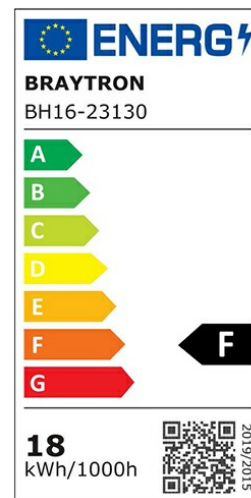

PRODUCT DATASHEET

MODEL NO BH16-23130

DESCRIPTION BRY-JADE-SSA-SQR-18W-6500K-CEILING LIGHT

General Characteristics

Model No	:	BH16-23130
Main Family	:	Decorative LED
Sub Family	:	Ceiling Light Jade
Type	:	Ceiling Light
Body Color	:	White
Lamp Shape	:	Non-Directional
Dimmable	:	Not-Dimmable
Light Source	:	LED
Warranty	:	3 years
Class	:	Class I
IP	:	IP20

Electrical Characteristics

Lifetime	:	20000 h
Voltage	:	220-240V
Power Factor	:	>0,5
Material	:	Metal
Working Temperature	:	-20 C+40 C
Frequency	:	50-60 Hz

Package Informations

N.W.	:	3,00 kgs
G.W.	:	5,65 kgs
PCS/CTN	:	8 pcs
Length	:	605 mm
Width	:	280 mm
Height	:	310 mm
EAN	:	5949097723704

Product Characteristics

Wattage	:	18 w
Color Temperature	:	6500K
Quse Lumen	:	1760 lm
Color Rendering Index (CRI)	:	>80
Energy Efficiency Level	:	F
Beam Angle	:	120° Degrees
Color Category	:	Cool White

Dimensions & Weight

P. Length	:	275 mm
P. Width	:	275 mm
P. Height	:	55 mm
Weight	:	380 gr