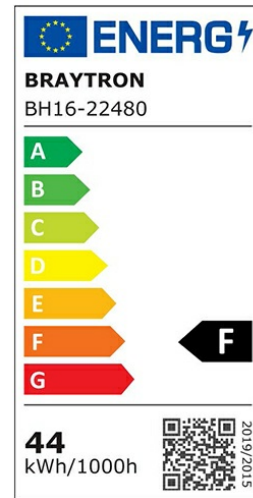

### General Characteristics

Model No	:	BH16-22480
Main Family	:	Decorative LED
Sub Family	:	Ceiling Light Jade
Type	:	Ceiling Light
Body Color	:	White
Lamp Shape	:	Non-Directional
Dimmable	:	Not-Dimmable
Light Source	:	LED
Warranty	:	3 years
Class	:	Class I
IP	:	IP20

### Electrical Characteristics

Lifetime	:	20000 h
Voltage	:	220-240V
Power Factor	:	>0,9
Material	:	Metal
Working Temperature	:	-20 C+40 C
Frequency	:	50-60 Hz

### Product Characteristics

Wattage	:	44 w
Color Temperature	:	3IN1
Quse Lumen	:	4580 lm
Color Rendering Index (CRI)	:	>80
Energy Efficiency Level	:	F
Beam Angle	:	120° Degrees
Color Category	:	3IN1

### Dimensions & Weight

Diameter	:	480 mm
P. Height	:	65 mm
Weight	:	1130 gr