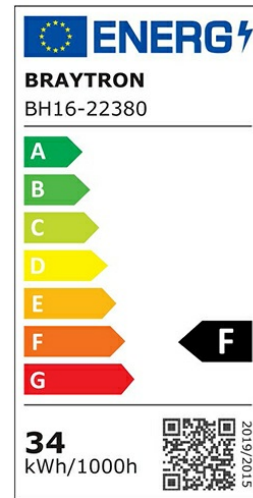

### General Characteristics

Model No	:	BH16-22380
Main Family	:	Decorative LED
Sub Family	:	Ceiling Light Jade
Type	:	Ceiling Light
Body Color	:	White
Lamp Shape	:	Non-Directional
Dimmable	:	Not-Dimmable
Light Source	:	LED
Warranty	:	3 years
Class	:	Class I
IP	:	IP20

### Electrical Characteristics

Lifetime	:	20000 h
Voltage	:	220-240V
Power Factor	:	>0,9
Material	:	Metal
Working Temperature	:	-20 C+40 C
Frequency	:	50-60 Hz

### Product Characteristics

Wattage	:	34 w
Color Temperature	:	3IN1
Quse Lumen	:	3550 lm
Color Rendering Index (CRI)	:	>80
Energy Efficiency Level	:	F
Beam Angle	:	120° Degrees
Color Category	:	3IN1

### Dimensions & Weight

Diameter	:	375 mm
P. Height	:	60 mm
Weight	:	660 gr