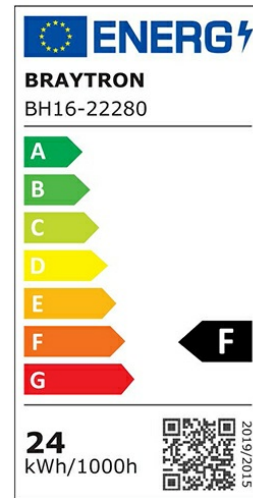

PRODUCT DATASHEET

MODEL NO BH16-22280

DESCRIPTION BRY-JADE-SRA-RND-24W-3IN1-CEILING LIGHT

General Characteristics

Model No	:	BH16-22280
Main Family	:	Decorative LED
Sub Family	:	Ceiling Light Jade
Type	:	Ceiling Light
Body Color	:	White
Lamp Shape	:	Non-Directional
Dimmable	:	Not-Dimmable
Light Source	:	LED
Warranty	:	3 years
Class	:	Class I
IP	:	IP20

Electrical Characteristics

Lifetime	:	20000 h
Voltage	:	220-240V
Power Factor	:	>0,5
Material	:	Metal
Working Temperature	:	-20 C+40 C
Frequency	:	50-60 Hz

Package Informations

N.W.	:	4,90 kgs
G.W.	:	6,90 kgs
PCS/CTN	:	8 pcs
Length	:	695 mm
Width	:	300 mm
Height	:	355 mm
EAN	:	5949097723674

Product Characteristics

Wattage	:	24 w
Color Temperature	:	3IN1
Quse Lumen	:	2450 lm
Color Rendering Index (CRI)	:	>80
Energy Efficiency Level	:	F
Beam Angle	:	120° Degrees
Color Category	:	3IN1

Dimensions & Weight

Diameter	:	325 mm
P. Height	:	60 mm
Weight	:	610 gr