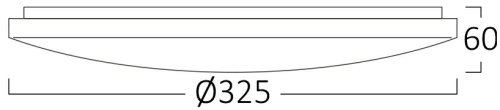

PRODUCT DATASHEET

MODEL NO BH16-22280

DESCRIPTION BRY-JADE-SRA-RND-24W-3IN1-CEILING LIGHT

General Characteristics

Model No	:	BH16-22280
Main Family	:	Decorative LED
Sub Family	:	Ceiling Light Jade
Type	:	Ceiling Light
Body Color	:	White
Lamp Shape	:	Non-Directional
Dimmable	:	Not-Dimmable
Light Source	:	LED
Warranty	:	3 years
Class	:	Class I
IP	:	IP20

Electrical Characteristics

Lifetime	:	20000 h
Voltage	:	220-240V
Power Factor	:	>0,5
Material	:	Metal
Working Temperature	:	-20 C+40 C
Frequency	:	50-60 Hz

Package Informations

N.W.	:	4,90 kgs
G.W.	:	6,90 kgs
PCS/CTN	:	8 pcs
Length	:	695 mm
Width	:	300 mm
Height	:	355 mm
EAN	:	5949097723674

Product Characteristics

Wattage	:	24 w
Color Temperature	:	3IN1
Quse Lumen	:	2450 lm
Color Rendering Index (CRI)	:	>80
Energy Efficiency Level	:	F
Beam Angle	:	120° Degrees
Color Category	:	3IN1

Dimensions & Weight

Diameter	:	325 mm
P. Height	:	60 mm
Weight	:	610 gr