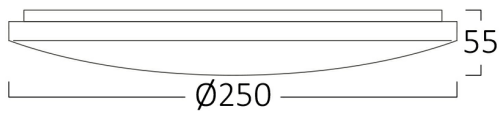

PRODUCT DATASHEET

MODEL NO BH16-22130

DESCRIPTION BRY-JADE-SRA-RND-18W-6500K-CEILING LIGHT

General Characteristics

Model No	:	BH16-22130
Main Family	:	Decorative LED
Sub Family	:	Ceiling Light Jade
Type	:	Ceiling Light
Body Color	:	White
Lamp Shape	:	Non-Directional
Dimmable	:	Not-Dimmable
Light Source	:	LED
Warranty	:	3 years
Class	:	Class I
IP	:	IP20

Electrical Characteristics

Lifetime	:	20000 h
Voltage	:	220-240V
Power Factor	:	>0,5
Material	:	Metal
Working Temperature	:	-20 C+40 C
Frequency	:	50-60 Hz

Package Informations

N.W.	:	2,00 kgs
G.W.	:	3,70 kgs
PCS/CTN	:	8 pcs
Length	:	545 mm
Width	:	280 mm
Height	:	280 mm
EAN	:	5949097723667

Product Characteristics

Wattage	:	18 w
Color Temperature	:	6500K
Quse Lumen	:	1760 lm
Color Rendering Index (CRI)	:	>80
Energy Efficiency Level	:	F
Beam Angle	:	120° Degrees
Color Category	:	Cool White

Dimensions & Weight

Diameter	:	250 mm
P. Height	:	55 mm
Weight	:	250 gr