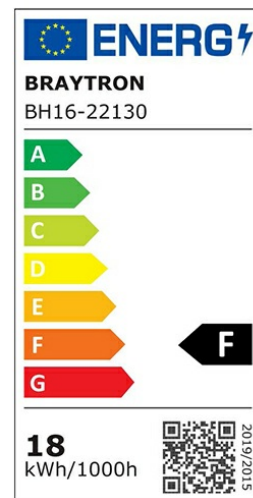

PRODUCT DATASHEET

MODEL NO BH16-22130

DESCRIPTION BRY-JADE-SRA-RND-18W-6500K-CEILING LIGHT

General Characteristics

Model No	:	BH16-22130
Main Family	:	Decorative LED
Sub Family	:	Ceiling Light Jade
Type	:	Ceiling Light
Body Color	:	White
Lamp Shape	:	Non-Directional
Dimmable	:	Not-Dimmable
Light Source	:	LED
Warranty	:	3 years
Class	:	Class I
IP	:	IP20

Electrical Characteristics

Lifetime	:	20000 h
Voltage	:	220-240V
Power Factor	:	>0,5
Material	:	Metal
Working Temperature	:	-20 C+40 C
Frequency	:	50-60 Hz

Package Informations

N.W.	:	2,00 kgs
G.W.	:	3,70 kgs
PCS/CTN	:	8 pcs
Length	:	545 mm
Width	:	280 mm
Height	:	280 mm
EAN	:	5949097723667

Product Characteristics

Wattage	:	18 w
Color Temperature	:	6500K
Quse Lumen	:	1760 lm
Color Rendering Index (CRI)	:	>80
Energy Efficiency Level	:	F
Beam Angle	:	120° Degrees
Color Category	:	Cool White

Dimensions & Weight

Diameter	:	250 mm
P. Height	:	55 mm
Weight	:	250 gr