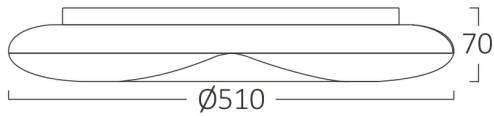

PRODUCT DATASHEET

MODEL NO BH16-21280

DESCRIPTION BRY-JADE-SRE-RND-44W-3IN1-CEILING LIGHT

3 CCT