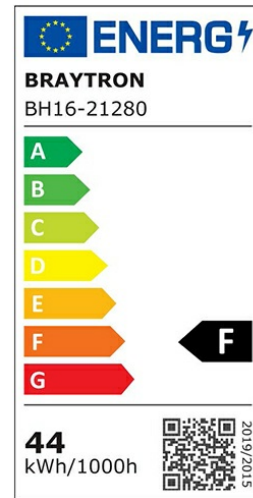

### General Characteristics

Model No	:	BH16-21280
Main Family	:	Decorative LED
Sub Family	:	Ceiling Light Jade
Type	:	Ceiling Light
Body Color	:	White
Lamp Shape	:	Non-Directional
Dimmable	:	Not-Dimmable
Light Source	:	LED
Warranty	:	3 years
Class	:	Class I
IP	:	IP20

### Electrical Characteristics

Lifetime	:	20000 h
Voltage	:	220-240V
Power Factor	:	>0,9
Material	:	Metal
Working Temperature	:	-20 C+40 C
Frequency	:	50-60 Hz

### Product Characteristics

Wattage	:	44 w
Color Temperature	:	3IN1
Quse Lumen	:	4580 lm
Color Rendering Index (CRI)	:	>80
Energy Efficiency Level	:	F
Beam Angle	:	120° Degrees
Color Category	:	3IN1

### Dimensions & Weight

Diameter	:	510 mm
P. Height	:	70 mm
Weight	:	1100 gr