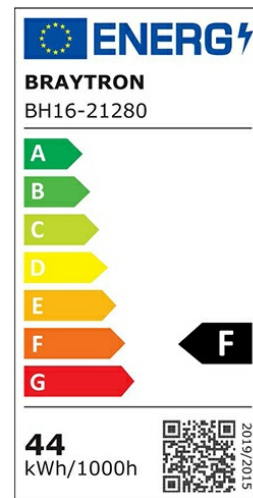

BRAYTRON SRL

Bulavardul iuliu maniu, Nr.616, Sector 6, 061129, Bucuresti-ROMANIA

info@braytron.com

www.braytron.com