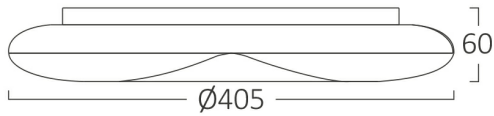

PRODUCT DATASHEET

MODEL NO BH16-21180

DESCRIPTION BRY-JADE-SRE-RND-34W-3IN1-CEILING LIGHT

3 CCT

General Characteristics

Model No	:	BH16-21180
Main Family	:	Decorative LED
Sub Family	:	Ceiling Light Jade
Type	:	Ceiling Light
Body Color	:	White
Lamp Shape	:	Non-Directional
Dimmable	:	Not-Dimmable
Light Source	:	LED
Warranty	:	3 years
Class	:	Class I
IP	:	IP20

Electrical Characteristics

Lifetime	:	20000 h
Voltage	:	220-240V
Power Factor	:	>0,9
Material	:	Metal
Working Temperature	:	-20 C+40 C
Frequency	:	50-60 Hz

Package Informations

N.W.	:	2,65 kgs
G.W.	:	4,95 kgs
PCS/CTN	:	4 pcs
Length	:	430 mm
Width	:	300 mm
Height	:	440 mm
EAN	:	5949097723643

Product Characteristics

Wattage	:	34 w
Color Temperature	:	3IN1
Quse Lumen	:	3550 lm
Color Rendering Index (CRI)	:	>80
Energy Efficiency Level	:	F
Beam Angle	:	120° Degrees
Color Category	:	3IN1

Dimensions & Weight

Diameter	:	405 mm
P. Height	:	60 mm
Weight	:	660 gr