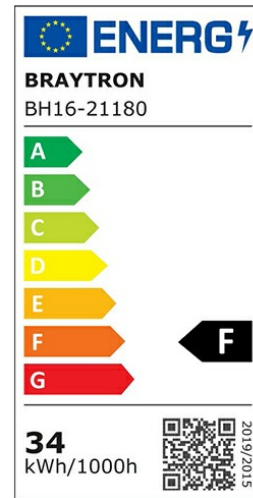

PRODUCT DATASHEET

MODEL NO BH16-21180

DESCRIPTION BRY-JADE-SRE-RND-34W-3IN1-CEILING LIGHT

3 CCT

General Characteristics

Model No	:	BH16-21180
Main Family	:	Decorative LED
Sub Family	:	Ceiling Light Jade
Type	:	Ceiling Light
Body Color	:	White
Lamp Shape	:	Non-Directional
Dimmable	:	Not-Dimmable
Light Source	:	LED
Warranty	:	3 years
Class	:	Class I
IP	:	IP20

Electrical Characteristics

Lifetime	:	20000 h
Voltage	:	220-240V
Power Factor	:	>0,9
Material	:	Metal
Working Temperature	:	-20 C+40 C
Frequency	:	50-60 Hz

Package Informations

N.W.	:	2,65 kgs
G.W.	:	4,95 kgs
PCS/CTN	:	4 pcs
Length	:	430 mm
Width	:	300 mm
Height	:	440 mm
EAN	:	5949097723643

Product Characteristics

Wattage	:	34 w
Color Temperature	:	3IN1
Quse Lumen	:	3550 lm
Color Rendering Index (CRI)	:	>80
Energy Efficiency Level	:	F
Beam Angle	:	120° Degrees
Color Category	:	3IN1

Dimensions & Weight

Diameter	:	405 mm
P. Height	:	60 mm
Weight	:	660 gr