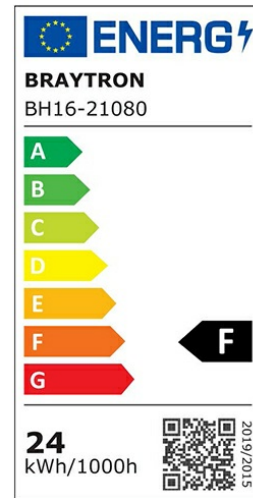

PRODUCT DATASHEET

MODEL NO BH16-21080

DESCRIPTION BRY-JADE-SRE-RND-24W-3IN1-CEILING LIGHT

3 CCT

General Characteristics

Model No	:	BH16-21080
Main Family	:	Decorative LED
Sub Family	:	Ceiling Light Jade
Type	:	Ceiling Light
Body Color	:	White
Lamp Shape	:	Non-Directional
Dimmable	:	Not-Dimmable
Light Source	:	LED
Warranty	:	3 years
Class	:	Class I
IP	:	IP20

Electrical Characteristics

Lifetime	:	20000 h
Voltage	:	220-240V
Power Factor	:	>0,5
Material	:	Metal
Working Temperature	:	-20 C+40 C
Frequency	:	50-60 Hz

Package Informations

N.W.	:	4,25 kgs
G.W.	:	7,00 kgs
PCS/CTN	:	8 pcs
Length	:	740 mm
Width	:	280 mm
Height	:	380 mm
EAN	:	5949097723636

Product Characteristics

Wattage	:	24 w
Color Temperature	:	3IN1
Quse Lumen	:	2450 lm
Color Rendering Index (CRI)	:	>80
Energy Efficiency Level	:	F
Beam Angle	:	120° Degrees
Color Category	:	3IN1

Dimensions & Weight

Diameter	:	350 mm
P. Height	:	55 mm
Weight	:	530 gr