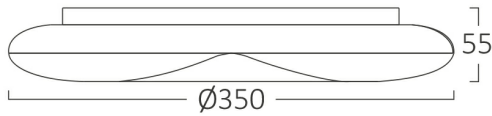

PRODUCT DATASHEET

MODEL NO BH16-21080

DESCRIPTION BRY-JADE-SRE-RND-24W-3IN1-CEILING LIGHT

3 CCT

General Characteristics

Model No	:	BH16-21080
Main Family	:	Decorative LED
Sub Family	:	Ceiling Light Jade
Type	:	Ceiling Light
Body Color	:	White
Lamp Shape	:	Non-Directional
Dimmable	:	Not-Dimmable
Light Source	:	LED
Warranty	:	3 years
Class	:	Class I
IP	:	IP20

Electrical Characteristics

Lifetime	:	20000 h
Voltage	:	220-240V
Power Factor	:	>0,5
Material	:	Metal
Working Temperature	:	-20 C+40 C
Frequency	:	50-60 Hz

Package Informations

N.W.	:	4,25 kgs
G.W.	:	7,00 kgs
PCS/CTN	:	8 pcs
Length	:	740 mm
Width	:	280 mm
Height	:	380 mm
EAN	:	5949097723636

Product Characteristics

Wattage	:	24 w
Color Temperature	:	3IN1
Quse Lumen	:	2450 lm
Color Rendering Index (CRI)	:	>80
Energy Efficiency Level	:	F
Beam Angle	:	120° Degrees
Color Category	:	3IN1

Dimensions & Weight

Diameter	:	350 mm
P. Height	:	55 mm
Weight	:	530 gr