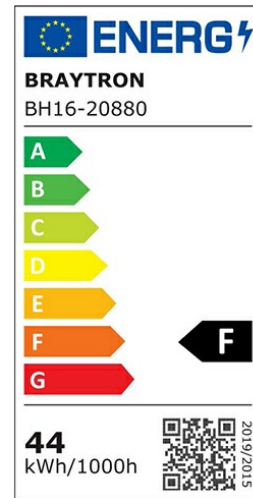

PRODUCT DATASHEET

MODEL NO BH16-20880

DESCRIPTION BRY-JADE-SRD-RND-44W-3IN1-CEILING LIGHT

3 CCT

General Characteristics

Model No	:	BH16-20880
Main Family	:	Decorative LED
Sub Family	:	Ceiling Light Jade
Type	:	Ceiling Light
Body Color	:	White
Lamp Shape	:	Non-Directional
Dimmable	:	Not-Dimmable
Light Source	:	LED
Warranty	:	3 years
Class	:	Class I
IP	:	IP20

Electrical Characteristics

Lifetime	:	20000 h
Voltage	:	220-240V
Power Factor	:	>0,9
Material	:	Metal
Working Temperature	:	-20 C+40 C
Frequency	:	50-60 Hz

Package Informations

N.W.	:	6,85 kgs
G.W.	:	11,55 kgs
PCS/CTN	:	5 pcs
Length	:	600 mm
Width	:	405 mm
Height	:	600 mm
EAN	:	5949097723629

Product Characteristics

Wattage	:	44 w
Color Temperature	:	3IN1
Quse Lumen	:	4580 lm
Color Rendering Index (CRI)	:	>80
Energy Efficiency Level	:	F
Beam Angle	:	120° Degrees
Color Category	:	3IN1

Dimensions & Weight

Diameter	:	570 mm
P. Height	:	65 mm
Weight	:	1370 gr