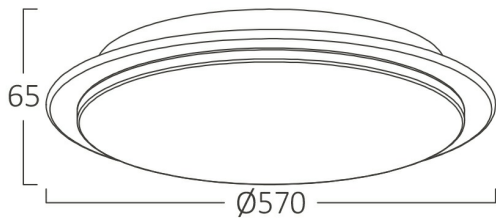

PRODUCT DATASHEET

MODEL NO BH16-20880

DESCRIPTION BRY-JADE-SRD-RND-44W-3IN1-CEILING LIGHT

3 CCT

General Characteristics

Model No	:	BH16-20880
Main Family	:	Decorative LED
Sub Family	:	Ceiling Light Jade
Type	:	Ceiling Light
Body Color	:	White
Lamp Shape	:	Non-Directional
Dimmable	:	Not-Dimmable
Light Source	:	LED
Warranty	:	3 years
Class	:	Class I
IP	:	IP20

Electrical Characteristics

Lifetime	:	20000 h
Voltage	:	220-240V
Power Factor	:	>0,9
Material	:	Metal
Working Temperature	:	-20 C+40 C
Frequency	:	50-60 Hz

Package Informations

N.W.	:	6,85 kgs
G.W.	:	11,55 kgs
PCS/CTN	:	5 pcs
Length	:	600 mm
Width	:	405 mm
Height	:	600 mm
EAN	:	5949097723629

Product Characteristics

Wattage	:	44 w
Color Temperature	:	3IN1
Quse Lumen	:	4580 lm
Color Rendering Index (CRI)	:	>80
Energy Efficiency Level	:	F
Beam Angle	:	120° Degrees
Color Category	:	3IN1

Dimensions & Weight

Diameter	:	570 mm
P. Height	:	65 mm
Weight	:	1370 gr