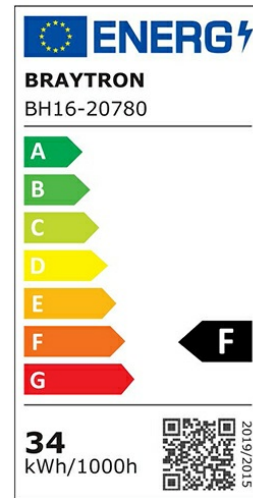

PRODUCT DATASHEET

MODEL NO BH16-20780

DESCRIPTION BRY-JADE-SRD-RND-34W-3IN1-CEILING LIGHT

3 CCT

General Characteristics

Model No	:	BH16-20780
Main Family	:	Decorative LED
Sub Family	:	Ceiling Light Jade
Type	:	Ceiling Light
Body Color	:	White
Lamp Shape	:	Non-Directional
Dimmable	:	Not-Dimmable
Light Source	:	LED
Warranty	:	3 years
Class	:	Class I
IP	:	IP20

Electrical Characteristics

Lifetime	:	20000 h
Voltage	:	220-240V
Power Factor	:	>0,9
Material	:	Metal
Working Temperature	:	-20 C+40 C
Frequency	:	50-60 Hz

Package Informations

N.W.	:	4,65 kgs
G.W.	:	7,90 kgs
PCS/CTN	:	5 pcs
Length	:	490 mm
Width	:	405 mm
Height	:	490 mm
EAN	:	5949097723612

Product Characteristics

Wattage	:	34 w
Color Temperature	:	3IN1
Quse Lumen	:	3550 lm
Color Rendering Index (CRI)	:	>80
Energy Efficiency Level	:	F
Beam Angle	:	120° Degrees
Color Category	:	3IN1

Dimensions & Weight

Diameter	:	460 mm
P. Height	:	65 mm
Weight	:	930 gr