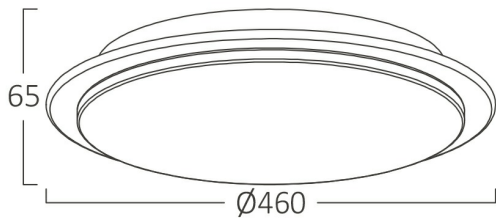

PRODUCT DATASHEET

MODEL NO BH16-20780

DESCRIPTION BRY-JADE-SRD-RND-34W-3IN1-CEILING LIGHT

3 CCT

General Characteristics

Model No	:	BH16-20780
Main Family	:	Decorative LED
Sub Family	:	Ceiling Light Jade
Type	:	Ceiling Light
Body Color	:	White
Lamp Shape	:	Non-Directional
Dimmable	:	Not-Dimmable
Light Source	:	LED
Warranty	:	3 years
Class	:	Class I
IP	:	IP20

Electrical Characteristics

Lifetime	:	20000 h
Voltage	:	220-240V
Power Factor	:	>0,9
Material	:	Metal
Working Temperature	:	-20 C+40 C
Frequency	:	50-60 Hz

Package Informations

N.W.	:	4,65 kgs
G.W.	:	7,90 kgs
PCS/CTN	:	5 pcs
Length	:	490 mm
Width	:	405 mm
Height	:	490 mm
EAN	:	5949097723612

Product Characteristics

Wattage	:	34 w
Color Temperature	:	3IN1
Quse Lumen	:	3550 lm
Color Rendering Index (CRI)	:	>80
Energy Efficiency Level	:	F
Beam Angle	:	120° Degrees
Color Category	:	3IN1

Dimensions & Weight

Diameter	:	460 mm
P. Height	:	65 mm
Weight	:	930 gr