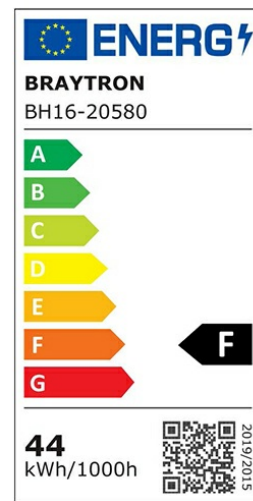

PRODUCT DATASHEET

MODEL NO BH16-20580

DESCRIPTION BRY-JADE-SRC-RND-44W-3IN1-CEILING LIGHT

3 CCT

General Characteristics

Model No	:	BH16-20580
Main Family	:	Decorative LED
Sub Family	:	Ceiling Light Jade
Type	:	Ceiling Light
Body Color	:	White
Lamp Shape	:	Non-Directional
Dimmable	:	Not-Dimmable
Light Source	:	LED
Warranty	:	3 years
Class	:	Class I
IP	:	IP20

Electrical Characteristics

Lifetime	:	20000 h
Voltage	:	220-240V
Power Factor	:	>0,9
Material	:	Metal
Working Temperature	:	-20 C+40 C
Frequency	:	50-60 Hz

Package Informations

N.W.	:	4,30 kgs
G.W.	:	7,90 kgs
PCS/CTN	:	4 pcs
Length	:	520 mm
Width	:	400 mm
Height	:	520 mm
EAN	:	5949097723599

Product Characteristics

Wattage	:	44 w
Color Temperature	:	3IN1
Quse Lumen	:	4580 lm
Color Rendering Index (CRI)	:	>80
Energy Efficiency Level	:	F
Beam Angle	:	120° Degrees
Color Category	:	3IN1

Dimensions & Weight

Diameter	:	490 mm
P. Height	:	85 mm
Weight	:	1070 gr