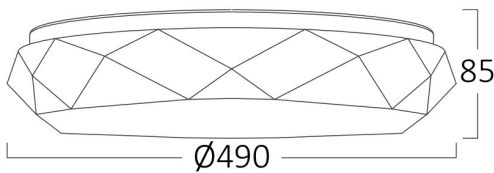

PRODUCT DATASHEET

MODEL NO BH16-20580

DESCRIPTION BRY-JADE-SRC-RND-44W-3IN1-CEILING LIGHT

3 CCT

General Characteristics

Model No	:	BH16-20580
Main Family	:	Decorative LED
Sub Family	:	Ceiling Light Jade
Type	:	Ceiling Light
Body Color	:	White
Lamp Shape	:	Non-Directional
Dimmable	:	Not-Dimmable
Light Source	:	LED
Warranty	:	3 years
Class	:	Class I
IP	:	IP20

Electrical Characteristics

Lifetime	:	20000 h
Voltage	:	220-240V
Power Factor	:	>0,9
Material	:	Metal
Working Temperature	:	-20 C+40 C
Frequency	:	50-60 Hz

Package Informations

N.W.	:	4,30 kgs
G.W.	:	7,90 kgs
PCS/CTN	:	4 pcs
Length	:	520 mm
Width	:	400 mm
Height	:	520 mm
EAN	:	5949097723599

Product Characteristics

Wattage	:	44 w
Color Temperature	:	3IN1
Quse Lumen	:	4580 lm
Color Rendering Index (CRI)	:	>80
Energy Efficiency Level	:	F
Beam Angle	:	120° Degrees
Color Category	:	3IN1

Dimensions & Weight

Diameter	:	490 mm
P. Height	:	85 mm
Weight	:	1070 gr