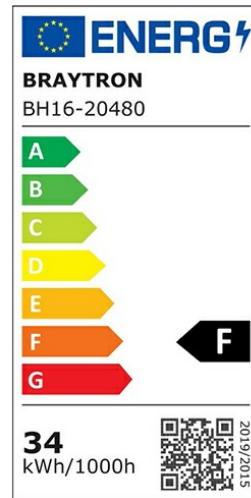

PRODUCT DATASHEET

MODEL NO BH16-20480

DESCRIPTION BRY-JADE-SRC-RND-34W-3IN1-CEILING LIGHT

3 CCT

General Characteristics

Model No	:	BH16-20480
Main Family	:	Decorative LED
Sub Family	:	Ceiling Light Jade
Type	:	Ceiling Light
Body Color	:	White
Lamp Shape	:	Non-Directional
Dimmable	:	Not-Dimmable
Light Source	:	LED
Warranty	:	3 years
Class	:	Class I
IP	:	IP20

Electrical Characteristics

Lifetime	:	20000 h
Voltage	:	220-240V
Power Factor	:	>0,9
Material	:	Metal
Working Temperature	:	-20 C+40 C
Frequency	:	50-60 Hz

Package Informations

N.W.	:	3,45 kgs
G.W.	:	6,15 kgs
PCS/CTN	:	5 pcs
Length	:	495 mm
Width	:	410 mm
Height	:	410 mm
EAN	:	5949097723582

Product Characteristics

Wattage	:	34 w
Color Temperature	:	3IN1
Quse Lumen	:	3550 lm
Color Rendering Index (CRI)	:	>80
Energy Efficiency Level	:	F
Beam Angle	:	120° Degrees
Color Category	:	3IN1

Dimensions & Weight

Diameter	:	390 mm
P. Height	:	85 mm
Weight	:	690 gr