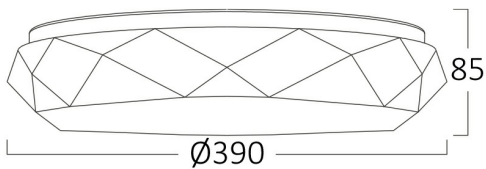

PRODUCT DATASHEET

MODEL NO BH16-20480

DESCRIPTION BRY-JADE-SRC-RND-34W-3IN1-CEILING LIGHT

3 CCT

General Characteristics

Model No	:	BH16-20480
Main Family	:	Decorative LED
Sub Family	:	Ceiling Light Jade
Type	:	Ceiling Light
Body Color	:	White
Lamp Shape	:	Non-Directional
Dimmable	:	Not-Dimmable
Light Source	:	LED
Warranty	:	3 years
Class	:	Class I
IP	:	IP20

Electrical Characteristics

Lifetime	:	20000 h
Voltage	:	220-240V
Power Factor	:	>0,9
Material	:	Metal
Working Temperature	:	-20 C+40 C
Frequency	:	50-60 Hz

Package Informations

N.W.	:	3,45 kgs
G.W.	:	6,15 kgs
PCS/CTN	:	5 pcs
Length	:	495 mm
Width	:	410 mm
Height	:	410 mm
EAN	:	5949097723582

Product Characteristics

Wattage	:	34 w
Color Temperature	:	3IN1
Quse Lumen	:	3550 lm
Color Rendering Index (CRI)	:	>80
Energy Efficiency Level	:	F
Beam Angle	:	120° Degrees
Color Category	:	3IN1

Dimensions & Weight

Diameter	:	390 mm
P. Height	:	85 mm
Weight	:	690 gr