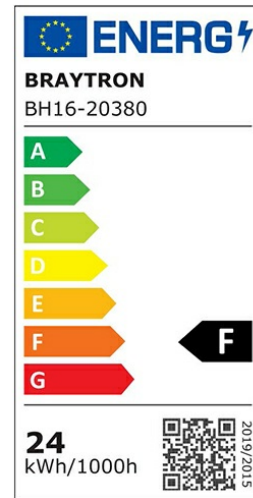

PRODUCT DATASHEET

MODEL NO BH16-20380

DESCRIPTION BRY-JADE-SRC-RND-24W-3IN1-CEILING LIGHT

3 CCT

General Characteristics

Model No	:	BH16-20380
Main Family	:	Decorative LED
Sub Family	:	Ceiling Light Jade
Type	:	Ceiling Light
Body Color	:	White
Lamp Shape	:	Non-Directional
Dimmable	:	Not-Dimmable
Light Source	:	LED
Warranty	:	3 years
Class	:	Class I
IP	:	IP20

Electrical Characteristics

Lifetime	:	20000 h
Voltage	:	220-240V
Power Factor	:	>0,5
Material	:	Metal
Working Temperature	:	-20 C+40 C
Frequency	:	50-60 Hz

Package Informations

N.W.	:	4,40 kgs
G.W.	:	7,10 kgs
PCS/CTN	:	8 pcs
Length	:	690 mm
Width	:	400 mm
Height	:	355 mm
EAN	:	5949097723575

Product Characteristics

Wattage	:	24 w
Color Temperature	:	3IN1
Quse Lumen	:	2450 lm
Color Rendering Index (CRI)	:	>80
Energy Efficiency Level	:	F
Beam Angle	:	120° Degrees
Color Category	:	3IN1

Dimensions & Weight

Diameter	:	340 mm
P. Height	:	85 mm
Weight	:	550 gr