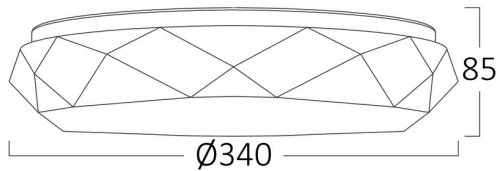

PRODUCT DATASHEET

MODEL NO BH16-20380

DESCRIPTION BRY-JADE-SRC-RND-24W-3IN1-CEILING LIGHT

3 CCT

General Characteristics

Model No	:	BH16-20380
Main Family	:	Decorative LED
Sub Family	:	Ceiling Light Jade
Type	:	Ceiling Light
Body Color	:	White
Lamp Shape	:	Non-Directional
Dimmable	:	Not-Dimmable
Light Source	:	LED
Warranty	:	3 years
Class	:	Class I
IP	:	IP20

Electrical Characteristics

Lifetime	:	20000 h
Voltage	:	220-240V
Power Factor	:	>0,5
Material	:	Metal
Working Temperature	:	-20 C+40 C
Frequency	:	50-60 Hz

Package Informations

N.W.	:	4,40 kgs
G.W.	:	7,10 kgs
PCS/CTN	:	8 pcs
Length	:	690 mm
Width	:	400 mm
Height	:	355 mm
EAN	:	5949097723575

Product Characteristics

Wattage	:	24 w
Color Temperature	:	3IN1
Quse Lumen	:	2450 lm
Color Rendering Index (CRI)	:	>80
Energy Efficiency Level	:	F
Beam Angle	:	120° Degrees
Color Category	:	3IN1

Dimensions & Weight

Diameter	:	340 mm
P. Height	:	85 mm
Weight	:	550 gr