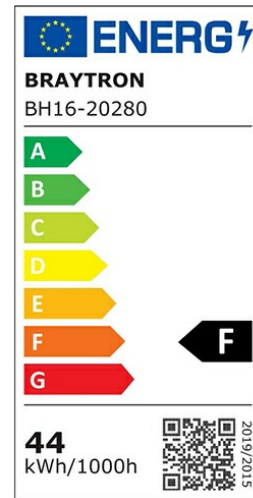

### General Characteristics

Model No	:	BH16-20280
Main Family	:	Decorative LED
Sub Family	:	Ceiling Light Jade
Type	:	Ceiling Light
Body Color	:	White
Lamp Shape	:	Non-Directional
Dimmable	:	Not-Dimmable
Light Source	:	LED
Warranty	:	3 years
Class	:	Class I
IP	:	IP20

### Electrical Characteristics

Lifetime	:	20000 h
Voltage	:	220-240V
Power Factor	:	>0,9
Material	:	Metal
Working Temperature	:	-20 C+40 C
Frequency	:	50-60 Hz

### Product Characteristics

Wattage	:	44 w
Color Temperature	:	3IN1
Quse Lumen	:	4580 lm
Color Rendering Index (CRI)	:	>80
Energy Efficiency Level	:	F
Beam Angle	:	120° Degrees
Color Category	:	3IN1

### Dimensions & Weight

Diameter	:	510 mm
P. Height	:	80 mm
Weight	:	1160 gr