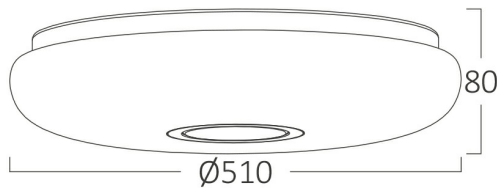

### General Characteristics

Model No	:	BH16-20280
Main Family	:	Decorative LED
Sub Family	:	Ceiling Light Jade
Type	:	Ceiling Light
Body Color	:	White
Lamp Shape	:	Non-Directional
Dimmable	:	Not-Dimmable
Light Source	:	LED
Warranty	:	3 years
Class	:	Class I
IP	:	IP20

### Package Informations

N.W.	:	4,65 kgs
G.W.	:	8,20 kgs
PCS/CTN	:	4 pcs
Length	:	540 mm
Width	:	385 mm
Height	:	545 mm
EAN	:	5949097723568

### Product Characteristics

Wattage	:	44 w
Color Temperature	:	3IN1
Quse Lumen	:	4580 lm
Color Rendering Index (CRI)	:	>80
Energy Efficiency Level	:	F
Beam Angle	:	120° Degrees
Color Category	:	3IN1

### Dimensions & Weight

Diameter	:	510 mm
P. Height	:	80 mm
Weight	:	1160 gr