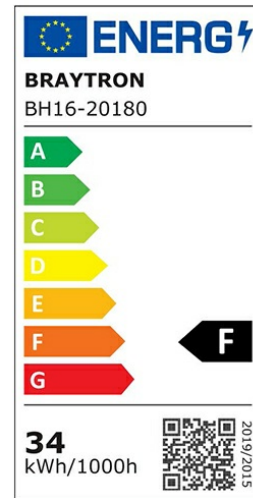

PRODUCT DATASHEET

MODEL NO BH16-20180

DESCRIPTION BRY-JADE-SRB-RND-34W-3IN1-CEILING LIGHT

3 CCT

General Characteristics

Model No	:	BH16-20180
Main Family	:	Decorative LED
Sub Family	:	Ceiling Light Jade
Type	:	Ceiling Light
Body Color	:	White
Lamp Shape	:	Non-Directional
Dimmable	:	Not-Dimmable
Light Source	:	LED
Warranty	:	3 years
Class	:	Class I
IP	:	IP20

Electrical Characteristics

Lifetime	:	20000 h
Voltage	:	220-240V
Power Factor	:	>0,9
Material	:	Metal
Working Temperature	:	-20 C+40 C
Frequency	:	50-60 Hz

Package Informations

N.W.	:	3,30 kgs
G.W.	:	6,50 kgs
PCS/CTN	:	5 pcs
Length	:	430 mm
Width	:	400 mm
Height	:	438 mm
EAN	:	5949097723551

Product Characteristics

Wattage	:	34 w
Color Temperature	:	3IN1
Quse Lumen	:	3550 lm
Color Rendering Index (CRI)	:	>80
Energy Efficiency Level	:	F
Beam Angle	:	120° Degrees
Color Category	:	3IN1

Dimensions & Weight

Diameter	:	400 mm
P. Height	:	65 mm
Weight	:	660 gr