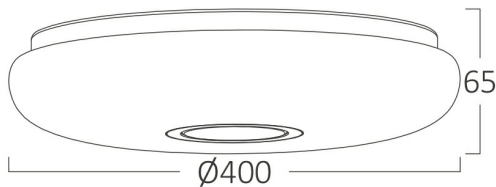

PRODUCT DATASHEET

MODEL NO BH16-20180

DESCRIPTION BRY-JADE-SRB-RND-34W-3IN1-CEILING LIGHT

3 CCT

General Characteristics

Model No	:	BH16-20180
Main Family	:	Decorative LED
Sub Family	:	Ceiling Light Jade
Type	:	Ceiling Light
Body Color	:	White
Lamp Shape	:	Non-Directional
Dimmable	:	Not-Dimmable
Light Source	:	LED
Warranty	:	3 years
Class	:	Class I
IP	:	IP20

Electrical Characteristics

Lifetime	:	20000 h
Voltage	:	220-240V
Power Factor	:	>0,9
Material	:	Metal
Working Temperature	:	-20 C+40 C
Frequency	:	50-60 Hz

Package Informations

N.W.	:	3,30 kgs
G.W.	:	6,50 kgs
PCS/CTN	:	5 pcs
Length	:	430 mm
Width	:	400 mm
Height	:	438 mm
EAN	:	5949097723551

Product Characteristics

Wattage	:	34 w
Color Temperature	:	3IN1
Quse Lumen	:	3550 lm
Color Rendering Index (CRI)	:	>80
Energy Efficiency Level	:	F
Beam Angle	:	120° Degrees
Color Category	:	3IN1

Dimensions & Weight

Diameter	:	400 mm
P. Height	:	65 mm
Weight	:	660 gr