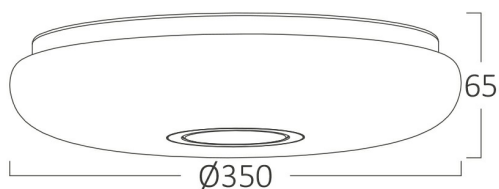

PRODUCT DATASHEET

MODEL NO BH16-20080

DESCRIPTION BRY-JADE-SRB-RND-24W-3IN1-CEILING LIGHT

General Characteristics

Model No	:	BH16-20080
Main Family	:	Decorative LED
Sub Family	:	Ceiling Light Jade
Type	:	Ceiling Light
Body Color	:	White
Lamp Shape	:	Non-Directional
Dimmable	:	Not-Dimmable
Light Source	:	LED
Warranty	:	3 years
Class	:	Class I
IP	:	IP20

Electrical Characteristics

Lifetime	:	20000 h
Voltage	:	220-240V
Power Factor	:	>0,5
Material	:	Metal
Working Temperature	:	-20 C+40 C
Frequency	:	50-60 Hz

Package Informations

N.W.	:	4,5 kgs
G.W.	:	7,30 kgs
PCS/CTN	:	8 pcs
Length	:	740 mm
Width	:	320 mm
Height	:	380 mm
EAN	:	5949097723544

Product Characteristics

Wattage	:	24 w
Color Temperature	:	3IN1
Quse Lumen	:	2450 lm
Color Rendering Index (CRI)	:	>80
Energy Efficiency Level	:	F
Beam Angle	:	120° Degrees
Color Category	:	3IN1

Dimensions & Weight

Diameter	:	350 mm
P. Height	:	65 mm
Weight	:	560 gr