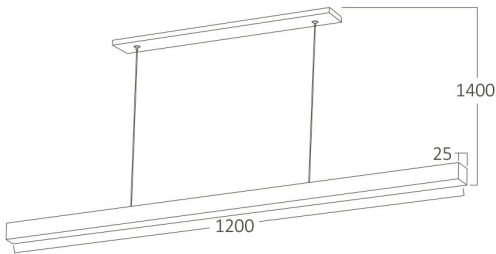

PRODUCT DATASHEET

MODEL NO BH16-09981

DESCRIPTION BRY-LINA-LN-2540-BLC-30W-3IN1-CEILING LIGHT

General Characteristics

Model No	:	BH16-09981
Main Family	:	Decorative LED
Sub Family	:	Linear Light Lina
Type	:	Pendant
Body Color	:	Black
Lamp Shape	:	Non-Directional
Dimmable	:	Not-Dimmable
Light Source	:	LED
Warranty	:	3 years
Class	:	Class I
IP	:	IP20

Electrical Characteristics

Lifetime	:	20000 h
Voltage	:	220-240V
Power Factor	:	>0,9
Material	:	Aluminium
Working Temperature	:	-20 C+40 C
Frequency	:	50-60 Hz

Package Informations

N.W.	:	6,42 kgs
G.W.	:	9,65 kgs
PCS/CTN	:	6 pcs
Length	:	1255 mm
Width	:	425 mm
Height	:	180 mm
EAN	:	5949097720130

Product Characteristics

Wattage	:	30 w
Color Temperature	:	3IN1
Quse Lumen	:	3000 lm
Color Rendering Index (CRI)	:	>80
Energy Efficiency Level	:	F
Beam Angle	:	120° Degrees
Color Category	:	3IN1

Dimensions & Weight

P. Length	:	1200 mm
P. Width	:	25 mm
P. Height	:	1400 mm
Weight	:	1070 gr