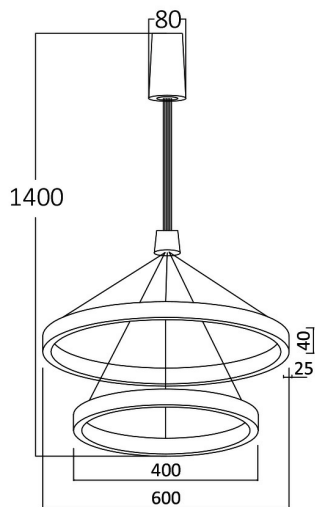

PRODUCT DATASHEET

MODEL NO BH16-09686

DESCRIPTION BRY-LINA-PD-2540-RND-GLD-65W-3IN1-CEILING LIGHT

General Characteristics

Model No	:	BH16-09686
Main Family	:	Decorative LED
Sub Family	:	Pendant Light Lina
Type	:	Pendant
Body Color	:	Golden
Lamp Shape	:	Non-Directional
Dimmable	:	Not-Dimmable
Light Source	:	LED
Warranty	:	3 years
Class	:	Class I
IP	:	IP20

Electrical Characteristics

Lifetime	:	20000 h
Voltage	:	220-240V
Power Factor	:	>0,9
Material	:	Aluminium
Working Temperature	:	-20 C+40 C
Frequency	:	50-60 Hz

Package Informations

N.W.	:	2,75 kgs
G.W.	:	4,40 kgs
PCS/CTN	:	1 pcs
Length	:	645 mm
Width	:	645 mm
Height	:	100 mm
EAN	:	5949097720116

Product Characteristics

Wattage	:	65 w
Color Temperature	:	3IN1
Quse Lumen	:	6500 lm
Color Rendering Index (CRI)	:	>80
Energy Efficiency Level	:	F
Beam Angle	:	120° Degrees
Color Category	:	3IN1

Dimensions & Weight

Diameter	:	600 mm
P. Height	:	1400 mm
Weight	:	2750 gr