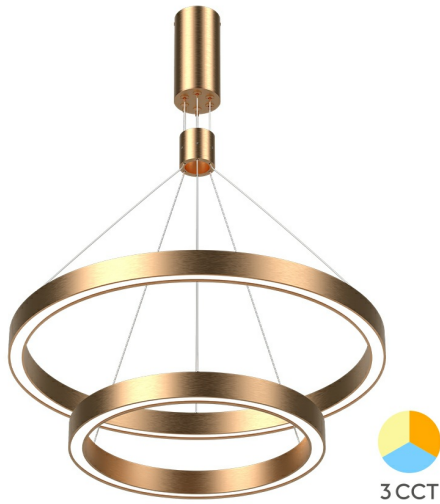

Braytron

PRODUCT DATASHEET

MODEL NO BH16-09686

DESCRIPTION BRY-LINA-PD-2540-RND-GLD-65W-3IN1-CEILING LIGHT

BRAYTRON SRL

Bulavardul Iuliu Maniu, Nr.616, Sector 6, 061129, Bucuresti-ROMANIA

info@braytron.com

www.braytron.com