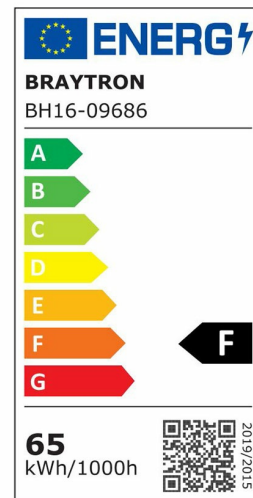

Braytron

PRODUCT DATASHEET

MODEL NO BH16-09686

DESCRIPTION BRY-LINA-PD-2540-RND-GLD-65W-3IN1-CEILING LIGHT

BRAYTRON SRL

Bulavardul Iuliu Maniu, Nr.616, Sector 6, 061129, Bucuresti-ROMANIA

info@braytron.com

www.braytron.com