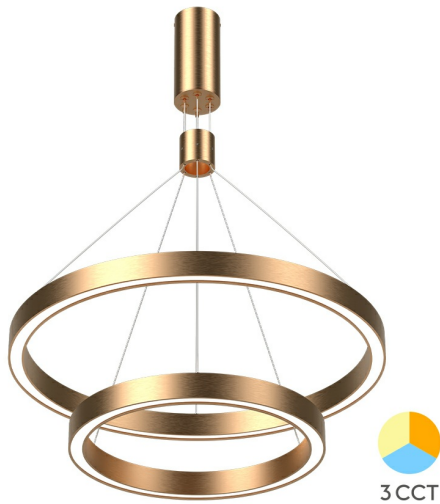

PRODUCT DATASHEET

MODEL NO BH16-09686

DESCRIPTION BRY-LINA-PD-2540-RND-GLD-65W-3IN1-CEILING LIGHT

General Characteristics

Model No	:	BH16-09686
Main Family	:	Decorative LED
Sub Family	:	Pendant Light Lina
Type	:	Pendant
Body Color	:	Golden
Lamp Shape	:	Non-Directional
Dimmable	:	Not-Dimmable
Light Source	:	LED
Warranty	:	3 years
Class	:	Class I
IP	:	IP20

Electrical Characteristics

Lifetime	:	20000 h
Voltage	:	220-240V
Power Factor	:	>0,9
Material	:	Aluminium
Working Temperature	:	-20 C+40 C
Frequency	:	50-60 Hz

Package Informations

N.W.	:	2,75 kgs
G.W.	:	4,40 kgs
PCS/CTN	:	1 pcs
Length	:	645 mm
Width	:	645 mm
Height	:	100 mm
EAN	:	5949097720116

Product Characteristics

Wattage	:	65 w
Color Temperature	:	3IN1
Quse Lumen	:	6500 lm
Color Rendering Index (CRI)	:	>80
Energy Efficiency Level	:	F
Beam Angle	:	120° Degrees
Color Category	:	3IN1

Dimensions & Weight

Diameter	:	600 mm
P. Height	:	1400 mm
Weight	:	2750 gr