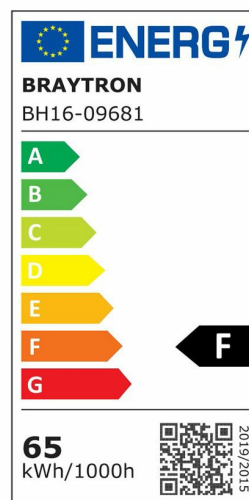

PRODUCT DATASHEET

MODEL NO BH16-09681

DESCRIPTION BRY-LINA-PD-2540-RND-BLC-65W-3IN1-CEILING LIGHT

General Characteristics

Model No	:	BH16-09681
Main Family	:	Decorative LED
Sub Family	:	Pendant Light Lina
Type	:	Pendant
Body Color	:	Black
Lamp Shape	:	Non-Directional
Dimmable	:	Not-Dimmable
Light Source	:	LED
Warranty	:	3 years
Class	:	Class I
IP	:	IP20

Electrical Characteristics

Lifetime	:	20000 h
Voltage	:	220-240V
Power Factor	:	>0,9
Material	:	Aluminium
Working Temperature	:	-20 C+40 C
Frequency	:	50-60 Hz

Package Informations

N.W.	:	2,75 kgs
G.W.	:	4,40 kgs
PCS/CTN	:	1 pcs
Length	:	645 mm
Width	:	645 mm
Height	:	100 mm
EAN	:	5949097720109

Product Characteristics

Wattage	:	65 w
Color Temperature	:	3IN1
Quse Lumen	:	6500 lm
Color Rendering Index (CRI)	:	>80
Energy Efficiency Level	:	F
Beam Angle	:	120° Degrees
Color Category	:	3IN1

Dimensions & Weight