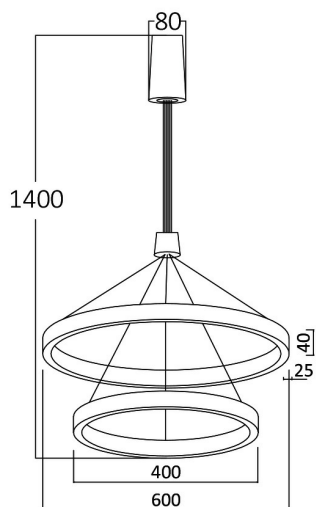

PRODUCT DATASHEET

MODEL NO BH16-09681

DESCRIPTION BRY-LINA-PD-2540-RND-BLC-65W-3IN1-CEILING LIGHT

General Characteristics

Model No	:	BH16-09681
Main Family	:	Decorative LED
Sub Family	:	Pendant Light Lina
Type	:	Pendant
Body Color	:	Black
Lamp Shape	:	Non-Directional
Dimmable	:	Not-Dimmable
Light Source	:	LED
Warranty	:	3 years
Class	:	Class I
IP	:	IP20

Electrical Characteristics

Lifetime	:	20000 h
Voltage	:	220-240V
Power Factor	:	>0,9
Material	:	Aluminium
Working Temperature	:	-20 C+40 C
Frequency	:	50-60 Hz

Package Informations

N.W.	:	2,75 kgs
G.W.	:	4,40 kgs
PCS/CTN	:	1 pcs
Length	:	645 mm
Width	:	645 mm
Height	:	100 mm
EAN	:	5949097720109

Product Characteristics

Wattage	:	65 w
Color Temperature	:	3IN1
Quse Lumen	:	6500 lm
Color Rendering Index (CRI)	:	>80
Energy Efficiency Level	:	F
Beam Angle	:	120° Degrees
Color Category	:	3IN1

Dimensions & Weight

Diameter	:	600 mm
P. Height	:	1400 mm
Weight	:	2750 gr