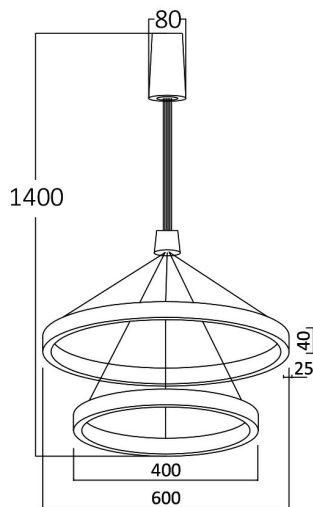

PRODUCT DATASHEET

MODEL NO BH16-09680

DESCRIPTION BRY-LINA-PD-2540-RND-WHT-65W-3IN1-CEILING LIGHT

General Characteristics

Model No	:	BH16-09680
Main Family	:	Decorative LED
Sub Family	:	Pendant Light Lina
Type	:	Pendant
Body Color	:	White
Lamp Shape	:	Non-Directional
Dimmable	:	Not-Dimmable
Light Source	:	LED
Warranty	:	3 years
Class	:	Class I
IP	:	IP20

Electrical Characteristics

Lifetime	:	20000 h
Voltage	:	220-240V
Power Factor	:	>0,9
Material	:	Aluminium
Working Temperature	:	-20 C+40 C
Frequency	:	50-60 Hz

Package Informations

N.W.	:	2,75 kgs
G.W.	:	4,40 kgs
PCS/CTN	:	1 pcs
Length	:	645 mm
Width	:	645 mm
Height	:	100 mm
EAN	:	5949097720093

Product Characteristics

Wattage	:	65 w
Color Temperature	:	3IN1
Quse Lumen	:	6500 lm
Color Rendering Index (CRI)	:	>80
Energy Efficiency Level	:	F
Beam Angle	:	120° Degrees
Color Category	:	3IN1

Dimensions & Weight

Diameter	:	600 mm
P. Height	:	1400 mm
Weight	:	2750 gr