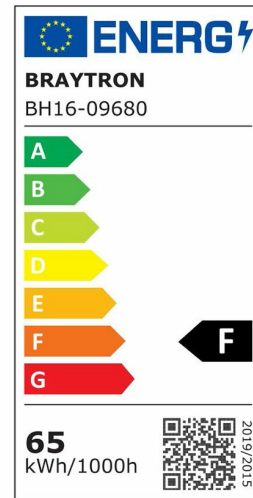

PRODUCT DATASHEET

MODEL NO BH16-09680

DESCRIPTION BRY-LINA-PD-2540-RND-WHT-65W-3IN1-CEILING LIGHT

General Characteristics

Model No	:	BH16-09680
Main Family	:	Decorative LED
Sub Family	:	Pendant Light Lina
Type	:	Pendant
Body Color	:	White
Lamp Shape	:	Non-Directional
Dimmable	:	Not-Dimmable
Light Source	:	LED
Warranty	:	3 years
Class	:	Class I
IP	:	IP20

Electrical Characteristics

Lifetime	:	20000 h
Voltage	:	220-240V
Power Factor	:	>0,9
Material	:	Aluminium
Working Temperature	:	-20 C+40 C
Frequency	:	50-60 Hz

Package Informations

N.W.	:	2,75 kgs
G.W.	:	4,40 kgs
PCS/CTN	:	1 pcs
Length	:	645 mm
Width	:	645 mm
Height	:	100 mm
EAN	:	5949097720093

Product Characteristics

Wattage	:	65 w
Color Temperature	:	3IN1
Quse Lumen	:	6500 lm
Color Rendering Index (CRI)	:	>80
Energy Efficiency Level	:	F
Beam Angle	:	120° Degrees
Color Category	:	3IN1

Dimensions & Weight

Diameter	:	600 mm
P. Height	:	1400 mm
Weight	:	2750 gr