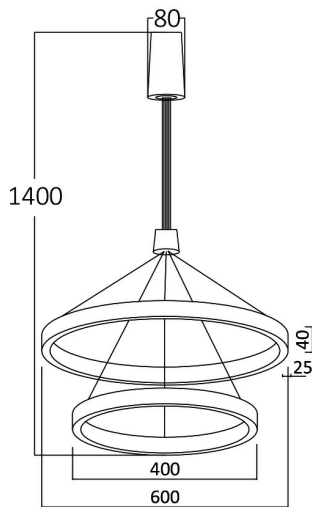

Braytron

PRODUCT DATASHEET

MODEL NO BH16-09680

DESCRIPTION BRY-LINA-PD-2540-RND-WHT-65W-3IN1-CEILING LIGHT

BRAYTRON SRL

Bulavardul Iuliu Maniu, Nr.616, Sector 6, 061129, Bucuresti-ROMANIA

info@braytron.com

www.braytron.com

Page 1-2