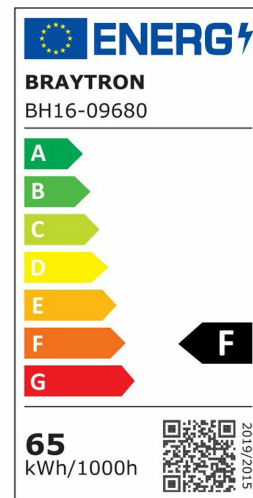

Braytron

PRODUCT DATASHEET

MODEL NO BH16-09680

DESCRIPTION BRY-LINA-PD-2540-RND-WHT-65W-3IN1-CEILING LIGHT

BRAYTRON SRL

Bulavardul Iuliu Maniu, Nr.616, Sector 6, 061129, Bucuresti-ROMANIA

info@braytron.com

www.braytron.com

Page 1-2