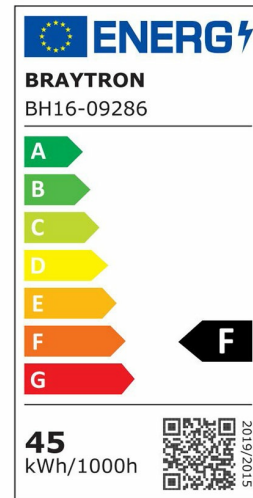

Braytron

PRODUCT DATASHEET

MODEL NO BH16-09286

DESCRIPTION BRY-LINA-PD-2540-RND-GLD-45W-3IN1-CEILING LIGHT

BRAYTRON SRL

Bulavardul Iuliu Maniu, Nr.616, Sector 6, 061129, Bucuresti-ROMANIA

info@braytron.com

www.braytron.com

Page 1-2