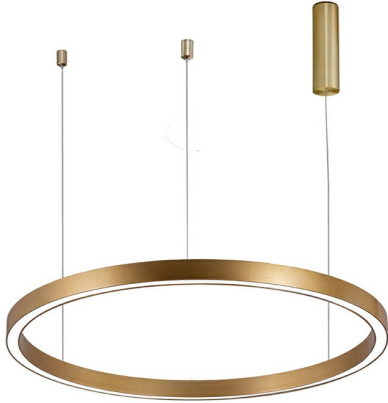

Braytron

PRODUCT DATASHEET

MODEL NO BH16-09286

DESCRIPTION BRY-LINA-PD-2540-RND-GLD-45W-3IN1-CEILING LIGHT

BRAYTRON SRL

Bulavardul Iuliu Maniu, Nr.616, Sector 6, 061129, Bucuresti-ROMANIA

info@braytron.com

www.braytron.com

Page 1-2

General Characteristics

Model No	:	BH16-09286
Main Family	:	Decorative LED
Sub Family	:	Pendant Light Lina
Type	:	Pendant
Body Color	:	Golden
Lamp Shape	:	Non-Directional
Dimmable	:	Not-Dimmable
Light Source	:	LED
Warranty	:	3 years
Class	:	Class I
IP	:	IP20

Product Characteristics

Wattage	:	45 w
Color Temperature	:	3IN1
Quse Lumen	:	4520 lm
Color Rendering Index (CRI)	:	>80
Energy Efficiency Level	:	F
Beam Angle	:	120° Degrees
Color Category	:	3IN1

Dimensions & Weight

Diameter	:	800 mm
P. Height	:	1400 mm
Weight	:	2080 gr