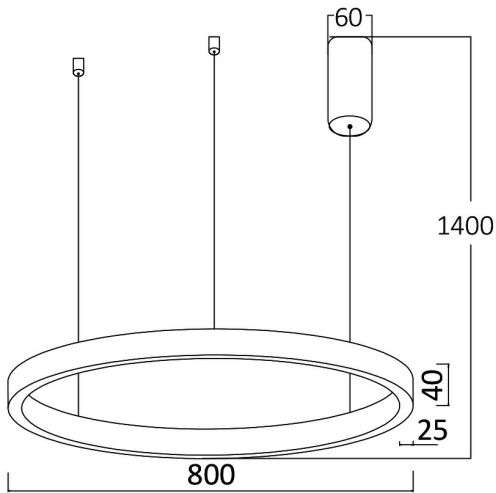

Braytron

PRODUCT DATASHEET

MODEL NO BH16-09286

DESCRIPTION BRY-LINA-PD-2540-RND-GLD-45W-3IN1-CEILING LIGHT

BRAYTRON SRL

Bulavardul Iuliu Maniu, Nr.616, Sector 6, 061129, Bucuresti-ROMANIA

info@braytron.com

www.braytron.com

Page 1-2