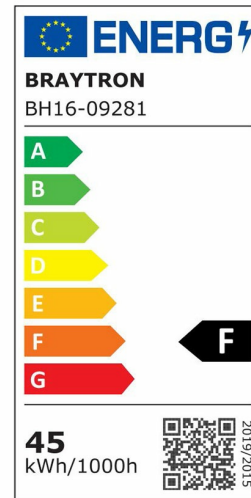

### General Characteristics

Model No	:	BH16-09281
Main Family	:	Decorative LED
Sub Family	:	Pendant Light Lina
Type	:	Pendant
Body Color	:	Black
Lamp Shape	:	Non-Directional
Dimmable	:	Not-Dimmable
Light Source	:	LED
Warranty	:	3 years
Class	:	Class I
IP	:	IP20

### Electrical Characteristics

Lifetime	:	20000 h
Voltage	:	220-240V
Power Factor	:	>0,9
Material	:	Aluminium
Working Temperature	:	-20 C+40 C
Frequency	:	50-60 Hz

### Product Characteristics

Wattage	:	45 w
Color Temperature	:	3IN1
Quse Lumen	:	4520 lm
Color Rendering Index (CRI)	:	>80
Energy Efficiency Level	:	F
Beam Angle	:	120° Degrees
Color Category	:	3IN1

### Dimensions & Weight

Diameter	:	800 mm
P. Height	:	1400 mm
Weight	:	2080 gr