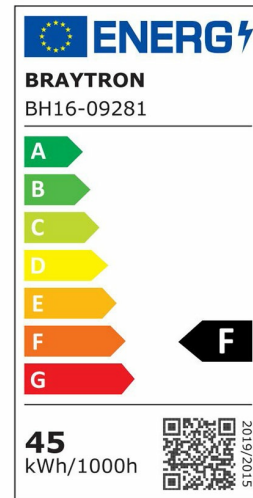

Braytron

PRODUCT DATASHEET

MODEL NO BH16-09281

DESCRIPTION BRY-LINA-PD-2540-RND-BLC-45W-3IN1-CEILING LIGHT

3 CCT

BRAYTRON SRL

Bulavardul iuliu maniu, Nr.616, Sector 6, 061129, Bucuresti-ROMANIA

info@braytron.com

www.braytron.com

Page 1-2