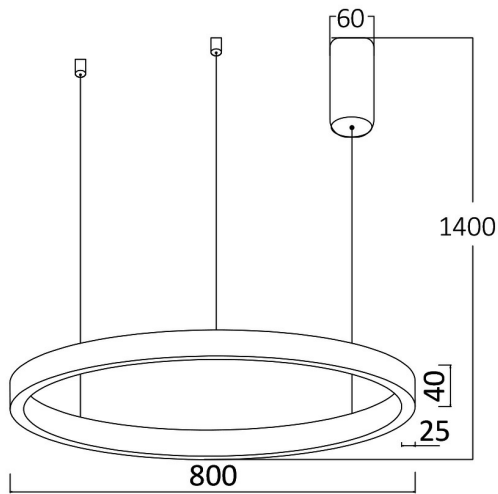

PRODUCT DATASHEET

MODEL NO BH16-09280

DESCRIPTION BRY-LINA-PD-2540-RND-WHT-45W-3IN1-CEILING LIGHT

General Characteristics

Model No	:	BH16-09280
Main Family	:	Decorative LED
Sub Family	:	Pendant Light Lina
Type	:	Pendant
Body Color	:	White
Lamp Shape	:	Non-Directional
Dimmable	:	Not-Dimmable
Light Source	:	LED
Warranty	:	3 years
Class	:	Class I
IP	:	IP20

Electrical Characteristics

Lifetime	:	20000 h
Voltage	:	220-240V
Power Factor	:	>0,9
Material	:	Aluminium
Working Temperature	:	-20 C+40 C
Frequency	:	50-60 Hz

Package Informations

N.W.	:	2,08 kgs
G.W.	:	4,80 kgs
PCS/CTN	:	1 pcs
Length	:	850 mm
Width	:	850 mm
Height	:	85 mm
EAN	:	5949097720062

Product Characteristics

Wattage	:	45 w
Color Temperature	:	3IN1
Quse Lumen	:	4520 lm
Color Rendering Index (CRI)	:	>80
Energy Efficiency Level	:	F
Beam Angle	:	120° Degrees
Color Category	:	3IN1

Dimensions & Weight

Diameter	:	800 mm
P. Height	:	1400 mm
Weight	:	2080 gr