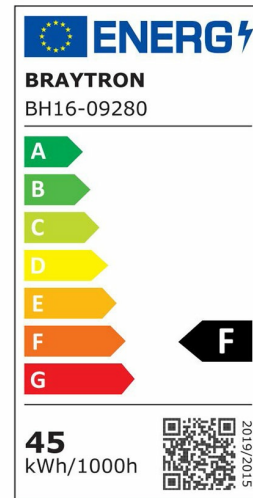

PRODUCT DATASHEET

MODEL NO BH16-09280

DESCRIPTION BRY-LINA-PD-2540-RND-WHT-45W-3IN1-CEILING LIGHT

General Characteristics

Model No	:	BH16-09280
Main Family	:	Decorative LED
Sub Family	:	Pendant Light Lina
Type	:	Pendant
Body Color	:	White
Lamp Shape	:	Non-Directional
Dimmable	:	Not-Dimmable
Light Source	:	LED
Warranty	:	3 years
Class	:	Class I
IP	:	IP20

Electrical Characteristics

Lifetime	:	20000 h
Voltage	:	220-240V
Power Factor	:	>0,9
Material	:	Aluminium
Working Temperature	:	-20 C+40 C
Frequency	:	50-60 Hz

Package Informations

N.W.	:	2,08 kgs
G.W.	:	4,80 kgs
PCS/CTN	:	1 pcs
Length	:	850 mm
Width	:	850 mm
Height	:	85 mm
EAN	:	5949097720062

Product Characteristics

Wattage	:	45 w
Color Temperature	:	3IN1
Quse Lumen	:	4520 lm
Color Rendering Index (CRI)	:	>80
Energy Efficiency Level	:	F
Beam Angle	:	120° Degrees
Color Category	:	3IN1

Dimensions & Weight