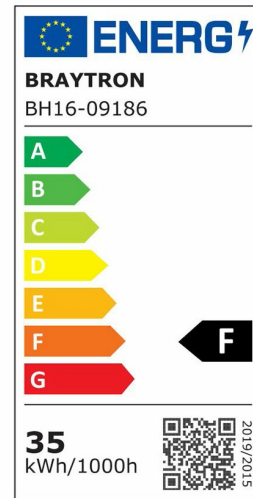

Braytron

PRODUCT DATASHEET

MODEL NO BH16-09186

DESCRIPTION BRY-LINA-PD-2540-RND-GLD-35W-3IN1-CEILING LIGHT

BRAYTRON SRL

Bulavardul iuliu maniu, Nr.616, Sector 6, 061129, Bucuresti-ROMANIA

info@braytron.com

www.braytron.com