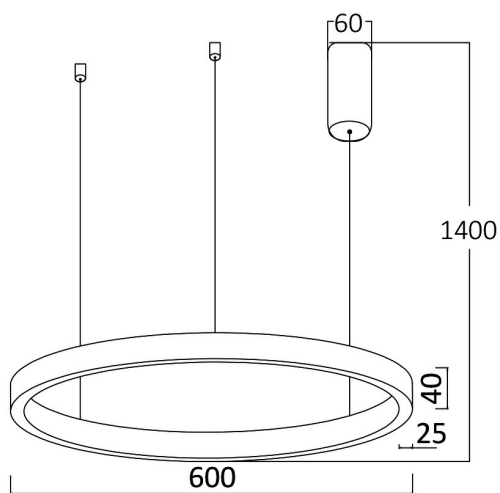

PRODUCT DATASHEET

MODEL NO BH16-09186

DESCRIPTION BRY-LINA-PD-2540-RND-GLD-35W-3IN1-CEILING LIGHT

General Characteristics

Model No	:	BH16-09186
Main Family	:	Decorative LED
Sub Family	:	Pendant Light Lina
Type	:	Pendant
Body Color	:	Golden
Lamp Shape	:	Non-Directional
Dimmable	:	Not-Dimmable
Light Source	:	LED
Warranty	:	3 years
Class	:	Class I
IP	:	IP20

Electrical Characteristics

Lifetime	:	20000 h
Voltage	:	220-240V
Power Factor	:	>0,9
Material	:	Aluminium
Working Temperature	:	-20 C+40 C
Frequency	:	50-60 Hz

Package Informations

N.W.	:	1,64 kgs
G.W.	:	3,25 kgs
PCS/CTN	:	1 pcs
Length	:	645 mm
Width	:	645 mm
Height	:	85 mm
EAN	:	5949097720055

Product Characteristics

Wattage	:	35 w
Color Temperature	:	3IN1
Quse Lumen	:	3500 lm
Color Rendering Index (CRI)	:	>80
Energy Efficiency Level	:	F
Beam Angle	:	120° Degrees
Color Category	:	3IN1

Dimensions & Weight

Diameter	:	600 mm
P. Height	:	1400 mm
Weight	:	1640 gr