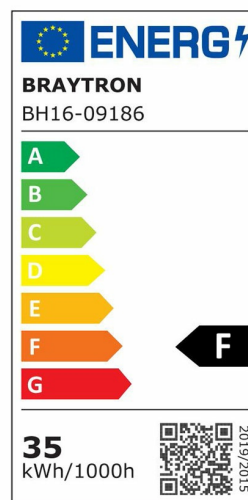

PRODUCT DATASHEET

MODEL NO BH16-09186

DESCRIPTION BRY-LINA-PD-2540-RND-GLD-35W-3IN1-CEILING LIGHT

General Characteristics

Model No	:	BH16-09186
Main Family	:	Decorative LED
Sub Family	:	Pendant Light Lina
Type	:	Pendant
Body Color	:	Golden
Lamp Shape	:	Non-Directional
Dimmable	:	Not-Dimmable
Light Source	:	LED
Warranty	:	3 years
Class	:	Class I
IP	:	IP20

Electrical Characteristics

Lifetime	:	20000 h
Voltage	:	220-240V
Power Factor	:	>0,9
Material	:	Aluminium
Working Temperature	:	-20 C+40 C
Frequency	:	50-60 Hz

Package Informations

N.W.	:	1,64 kgs
G.W.	:	3,25 kgs
PCS/CTN	:	1 pcs
Length	:	645 mm
Width	:	645 mm
Height	:	85 mm
EAN	:	5949097720055

Product Characteristics

Wattage	:	35 w
Color Temperature	:	3IN1
Quse Lumen	:	3500 lm
Color Rendering Index (CRI)	:	>80
Energy Efficiency Level	:	F
Beam Angle	:	120° Degrees
Color Category	:	3IN1

Dimensions & Weight