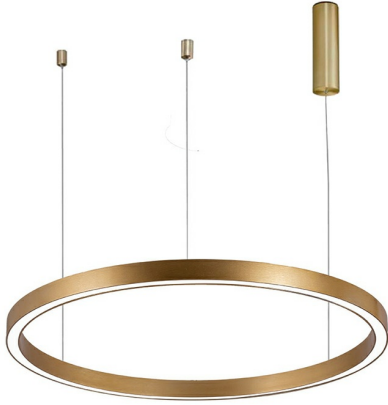

Braytron

PRODUCT DATASHEET

MODEL NO BH16-09186

DESCRIPTION BRY-LINA-PD-2540-RND-GLD-35W-3IN1-CEILING LIGHT

BRAYTRON SRL

Bulavardul iuliu maniu, Nr.616, Sector 6, 061129, Bucuresti-ROMANIA

info@braytron.com

www.braytron.com

General Characteristics

Model No	:	BH16-09186
Main Family	:	Decorative LED
Sub Family	:	Pendant Light Lina
Type	:	Pendant
Body Color	:	Golden
Lamp Shape	:	Non-Directional
Dimmable	:	Not-Dimmable
Light Source	:	LED
Warranty	:	3 years
Class	:	Class I
IP	:	IP20

Product Characteristics

Wattage	:	35 w
Color Temperature	:	3IN1
Quse Lumen	:	3500 lm
Color Rendering Index (CRI)	:	>80
Energy Efficiency Level	:	F
Beam Angle	:	120° Degrees
Color Category	:	3IN1

Dimensions & Weight

Diameter	:	600 mm
P. Height	:	1400 mm
Weight	:	1640 gr