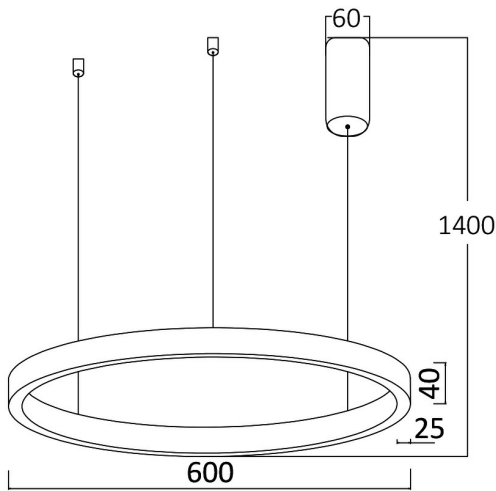

Braytron

PRODUCT DATASHEET

MODEL NO BH16-09186

DESCRIPTION BRY-LINA-PD-2540-RND-GLD-35W-3IN1-CEILING LIGHT

BRAYTRON SRL

Bulavardul iuliu maniu, Nr.616, Sector 6, 061129, Bucuresti-ROMANIA

info@braytron.com

www.braytron.com