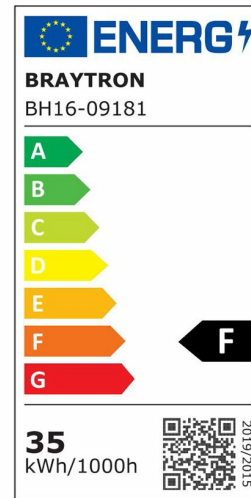

### General Characteristics

Model No	:	BH16-09181
Main Family	:	Decorative LED
Sub Family	:	Pendant Light Lina
Type	:	Pendant
Body Color	:	Black
Lamp Shape	:	Non-Directional
Dimmable	:	Not-Dimmable
Light Source	:	LED
Warranty	:	3 years
Class	:	Class I
IP	:	IP20

### Electrical Characteristics

Lifetime	:	20000 h
Voltage	:	220-240V
Power Factor	:	>0,9
Material	:	Aluminium
Working Temperature	:	-20 C+40 C
Frequency	:	50-60 Hz

### Product Characteristics

Wattage	:	35 w
Color Temperature	:	3IN1
Quse Lumen	:	3500 lm
Color Rendering Index (CRI)	:	>80
Energy Efficiency Level	:	F
Beam Angle	:	120° Degrees
Color Category	:	3IN1

### Dimensions & Weight

Diameter	:	600 mm
P. Height	:	1400 mm
Weight	:	1640 gr