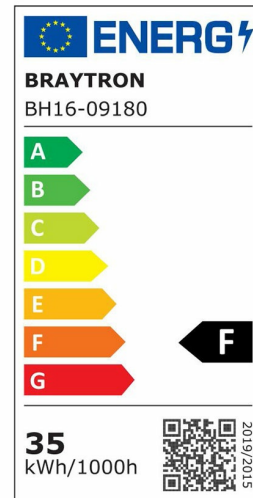

PRODUCT DATASHEET

MODEL NO BH16-09180

DESCRIPTION BRY-LINA-PD-2540-RND-WHT-35W-3IN1-CEILING LIGHT

General Characteristics

Model No	:	BH16-09180
Main Family	:	Decorative LED
Sub Family	:	Pendant Light Lina
Type	:	Pendant
Body Color	:	White
Lamp Shape	:	Non-Directional
Dimmable	:	Not-Dimmable
Light Source	:	LED
Warranty	:	3 years
Class	:	Class I
IP	:	IP20

Electrical Characteristics

Lifetime	:	20000 h
Voltage	:	220-240V
Power Factor	:	>0,9
Material	:	Aluminium
Working Temperature	:	-20 C+40 C
Frequency	:	50-60 Hz

Package Informations

N.W.	:	1,64 kgs
G.W.	:	3,25 kgs
PCS/CTN	:	1 pcs
Length	:	645 mm
Width	:	645 mm
Height	:	85 mm
EAN	:	5949097720031

Product Characteristics

Wattage	:	35 w
Color Temperature	:	3IN1
Quse Lumen	:	3500 lm
Color Rendering Index (CRI)	:	>80
Energy Efficiency Level	:	F
Beam Angle	:	120° Degrees
Color Category	:	3IN1

Dimensions & Weight

Diameter	:	600 mm
P. Height	:	1400 mm
Weight	:	1640 gr