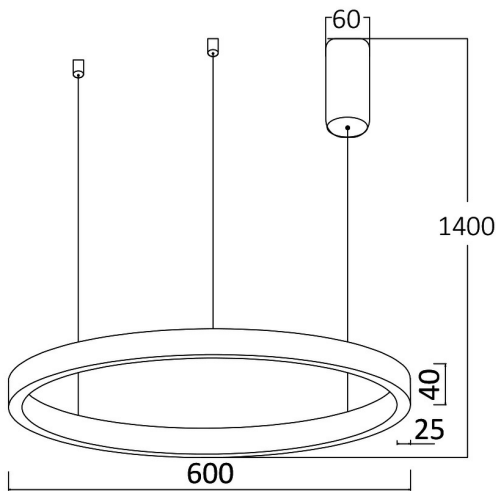

PRODUCT DATASHEET

MODEL NO BH16-09180

DESCRIPTION BRY-LINA-PD-2540-RND-WHT-35W-3IN1-CEILING LIGHT

General Characteristics

Model No	:	BH16-09180
Main Family	:	Decorative LED
Sub Family	:	Pendant Light Lina
Type	:	Pendant
Body Color	:	White
Lamp Shape	:	Non-Directional
Dimmable	:	Not-Dimmable
Light Source	:	LED
Warranty	:	3 years
Class	:	Class I
IP	:	IP20

Electrical Characteristics

Lifetime	:	20000 h
Voltage	:	220-240V
Power Factor	:	>0,9
Material	:	Aluminium
Working Temperature	:	-20 C+40 C
Frequency	:	50-60 Hz

Package Informations

N.W.	:	1,64 kgs
G.W.	:	3,25 kgs
PCS/CTN	:	1 pcs
Length	:	645 mm
Width	:	645 mm
Height	:	85 mm
EAN	:	5949097720031

Product Characteristics

Wattage	:	35 w
Color Temperature	:	3IN1
Quse Lumen	:	3500 lm
Color Rendering Index (CRI)	:	>80
Energy Efficiency Level	:	F
Beam Angle	:	120° Degrees
Color Category	:	3IN1

Dimensions & Weight

Diameter	:	600 mm
P. Height	:	1400 mm
Weight	:	1640 gr