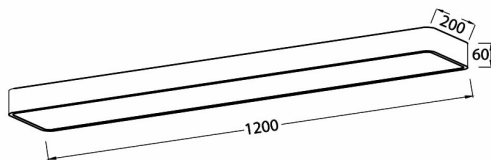

Braytron

PRODUCT DATASHEET

MODEL NO BH16-08287

DESCRIPTION BRY-BLADE-LN-RCT-WDN-45W-3IN1-CEILING LIGHT

ENERGY

BRAYTRON
BH16-0828X

A	▶
B	▶
C	▶
D	▶
E	▶
F	▶
G	▶

F

45
kWh/1000h

2019/2015

BRAYTRON SRL

Bulavardul iuliu maniu, Nr.616, Sector 6, 061129, Bucuresti-ROMANIA

info@braytron.com

www.braytron.com