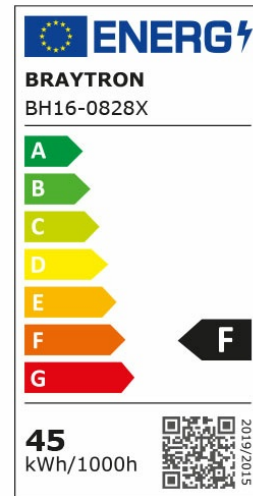

Braytron

PRODUCT DATASHEET

MODEL NO BH16-08287

DESCRIPTION BRY-BLADE-LN-RCT-WDN-45W-3IN1-CEILING LIGHT

3 CCT

BRAYTRON SRL

Bulavardul iuliu maniu, Nr.616, Sector 6, 061129, Bucuresti-ROMANIA

info@braytron.com

www.braytron.com

General Characteristics

Model No	:	BH16-08287
Main Family	:	Decorative LED
Sub Family	:	Ceiling Light Blade
Type	:	Ceiling Light
Body Color	:	Wooden
Lamp Shape	:	Non-Directional
Dimmable	:	Not-Dimmable
Light Source	:	LED
Warranty	:	3 years
Class	:	Class I
IP	:	IP20

Electrical Characteristics

Lifetime	:	20000 h
Voltage	:	220-240V
Power Factor	:	>0,9
Material	:	Metal
Working Temperature	:	-20 C+40 C
Frequency	:	50-60 Hz

Package Informations

N.W.	:	8,20 kgs
G.W.	:	11,00 kgs
PCS/CTN	:	4 pcs
Length	:	1265 mm
Width	:	315 mm
Height	:	275 mm
EAN	:	5949097717291

Product Characteristics

Wattage	:	45 w
Color Temperature	:	3IN1
Quse Lumen	:	4650 lm
Color Rendering Index (CRI)	:	>80
Energy Efficiency Level	:	F
Beam Angle	:	120° Degrees
Color Category	:	3IN1

Dimensions & Weight