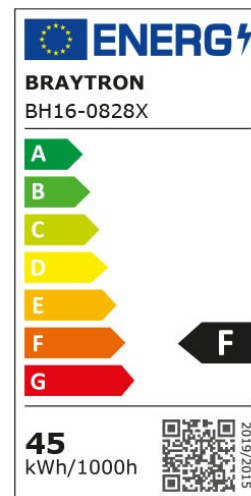

## PRODUCT DATASHEET

MODEL NO BH16-08287

DESCRIPTION BRY-BLADE-LN-RCT-WDN-45W-3IN1-CEILING LIGHT

### General Characteristics

Model No	:	BH16-08287
Main Family	:	Decorative LED
Sub Family	:	Ceiling Light Blade
Type	:	Ceiling Light
Body Color	:	Wooden
Lamp Shape	:	Non-Directional
Dimmable	:	Not-Dimmable
Light Source	:	LED
Warranty	:	3 years
Class	:	Class I
IP	:	IP20

### Electrical Characteristics

Lifetime	:	20000 h
Voltage	:	220-240V
Power Factor	:	>0,9
Material	:	Metal
Working Temperature	:	-20 C+40 C
Frequency	:	50-60 Hz

### Product Characteristics

Wattage	:	45 w
Color Temperature	:	3IN1
Quse Lumen	:	4650 lm
Color Rendering Index (CRI)	:	>80
Energy Efficiency Level	:	F
Beam Angle	:	120° Degrees
Color Category	:	3IN1