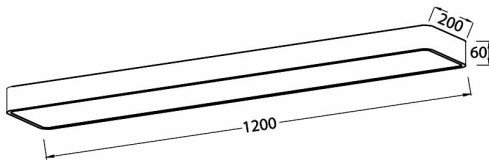

PRODUCT DATASHEET

MODEL NO BH16-08287

DESCRIPTION BRY-BLADE-LN-RCT-WDN-45W-3IN1-CEILING LIGHT

General Characteristics

Model No	:	BH16-08287
Main Family	:	Decorative LED
Sub Family	:	Ceiling Light Blade
Type	:	Ceiling Light
Body Color	:	Wooden
Lamp Shape	:	Non-Directional
Dimmable	:	Not-Dimmable
Light Source	:	LED
Warranty	:	3 years
Class	:	Class I
IP	:	IP20

Electrical Characteristics

Lifetime	:	20000 h
Voltage	:	220-240V
Power Factor	:	>0,9
Material	:	Metal
Working Temperature	:	-20 C+40 C
Frequency	:	50-60 Hz

Package Informations

N.W.	:	8,20 kgs
G.W.	:	11,00 kgs
PCS/CTN	:	4 pcs
Length	:	1265 mm
Width	:	315 mm
Height	:	275 mm
EAN	:	5949097717291

Product Characteristics

Wattage	:	45 w
Color Temperature	:	3IN1
Quse Lumen	:	4650 lm
Color Rendering Index (CRI)	:	>80
Energy Efficiency Level	:	F
Beam Angle	:	120° Degrees
Color Category	:	3IN1

Dimensions & Weight

P. Length	:	1200 mm
P. Width	:	200 mm
P. Height	:	60 mm
Weight	:	2050 gr