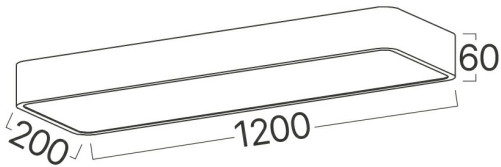

BRAYTRON SRL

Bulavardul iuliu maniu, Nr.616, Sector 6, 061129, Bucuresti-ROMANIA

info@braytron.com

www.braytron.com