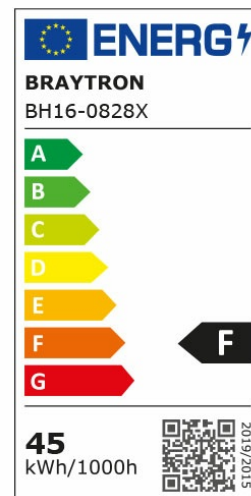

PRODUCT DATASHEET

MODEL NO BH16-08287

DESCRIPTION BRY-BLADE-LN-RCT-WDN-45W-3IN1-CEILING LIGHT

General Characteristics

Model No	:	BH16-08287
Main Family	:	Decorative LED
Sub Family	:	Ceiling Light Blade
Type	:	Ceiling Light
Body Color	:	Wooden
Lamp Shape	:	Non-Directional
Dimmable	:	Not-Dimmable
Light Source	:	LED
Warranty	:	3 years
Class	:	Class I
IP	:	IP20

Electrical Characteristics

Lifetime	:	20000 h
Voltage	:	220-240V
Power Factor	:	>0,9
Material	:	Metal
Working Temperature	:	-20 C+40 C
Frequency	:	50-60 Hz

Package Informations

N.W.	:	8,20 kgs
G.W.	:	11,00 kgs
PCS/CTN	:	4 pcs
Length	:	1265 mm
Width	:	315 mm
Height	:	275 mm
EAN	:	5949097717291

Product Characteristics

Wattage	:	45 w
Color Temperature	:	3IN1
Quse Lumen	:	4650 lm
Color Rendering Index (CRI)	:	>80
Energy Efficiency Level	:	F
Beam Angle	:	120° Degrees
Color Category	:	3IN1

Dimensions & Weight