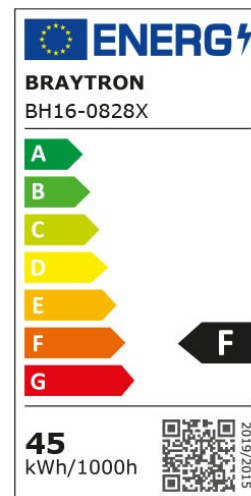

PRODUCT DATASHEET

MODEL NO BH16-08281

DESCRIPTION BRY-BLADE-LN-RCT-BLC-45W-3IN1-CEILING LIGHT

General Characteristics

Model No	:	BH16-08281
Main Family	:	Decorative LED
Sub Family	:	Ceiling Light Blade
Type	:	Ceiling Light
Body Color	:	Black
Lamp Shape	:	Non-Directional
Dimmable	:	Not-Dimmable
Light Source	:	LED
Warranty	:	3 years
Class	:	Class I
IP	:	IP20

Electrical Characteristics

Lifetime	:	20000 h
Voltage	:	220-240V
Power Factor	:	>0,9
Material	:	Metal
Working Temperature	:	-20 C+40 C
Frequency	:	50-60 Hz

Package Informations

N.W.	:	8,20 kgs
G.W.	:	11,00 kgs
PCS/CTN	:	4 pcs
Length	:	1265 mm
Width	:	315 mm
Height	:	275 mm
EAN	:	5949097717284

Product Characteristics

Wattage	:	45 w
Color Temperature	:	3IN1
Quse Lumen	:	4650 lm
Color Rendering Index (CRI)	:	>80
Energy Efficiency Level	:	F
Beam Angle	:	120° Degrees
Color Category	:	3IN1

Dimensions & Weight