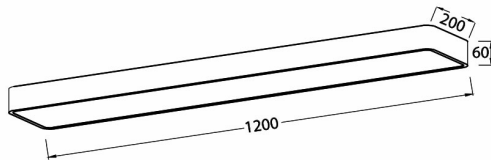

PRODUCT DATASHEET

MODEL NO BH16-08281

DESCRIPTION BRY-BLADE-LN-RCT-BLC-45W-3IN1-CEILING LIGHT

General Characteristics

Model No	:	BH16-08281
Main Family	:	Decorative LED
Sub Family	:	Ceiling Light Blade
Type	:	Ceiling Light
Body Color	:	Black
Lamp Shape	:	Non-Directional
Dimmable	:	Not-Dimmable
Light Source	:	LED
Warranty	:	3 years
Class	:	Class I
IP	:	IP20

Electrical Characteristics

Lifetime	:	20000 h
Voltage	:	220-240V
Power Factor	:	>0,9
Material	:	Metal
Working Temperature	:	-20 C+40 C
Frequency	:	50-60 Hz

Package Informations

N.W.	:	8,20 kgs
G.W.	:	11,00 kgs
PCS/CTN	:	4 pcs
Length	:	1265 mm
Width	:	315 mm
Height	:	275 mm
EAN	:	5949097717284

Product Characteristics

Wattage	:	45 w
Color Temperature	:	3IN1
Quse Lumen	:	4650 lm
Color Rendering Index (CRI)	:	>80
Energy Efficiency Level	:	F
Beam Angle	:	120° Degrees
Color Category	:	3IN1

Dimensions & Weight

P. Length	:	1200 mm
P. Width	:	200 mm
P. Height	:	60 mm
Weight	:	2050 gr