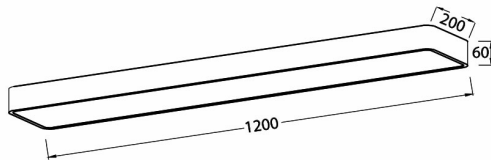

Braytron

PRODUCT DATASHEET

MODEL NO BH16-08280

DESCRIPTION BRY-BLADE-LN-RCT-WHT-45W-3IN1-CEILING LIGHT

BRAYTRON SRL

Bulavardul iuliu maniu, Nr.616, Sector 6, 061129, Bucuresti-ROMANIA

info@braytron.com

www.braytron.com