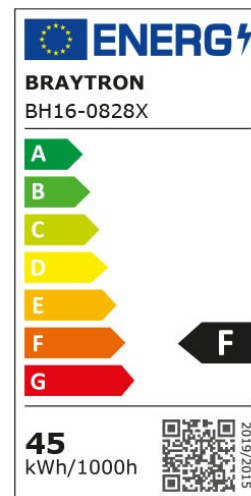

## PRODUCT DATASHEET

MODEL NO BH16-08280

DESCRIPTION BRY-BLADE-LN-RCT-WHT-45W-3IN1-CEILING LIGHT

### General Characteristics

Model No	:	BH16-08280
Main Family	:	Decorative LED
Sub Family	:	Ceiling Light Blade
Type	:	Ceiling Light
Body Color	:	White
Lamp Shape	:	Non-Directional
Dimmable	:	Not-Dimmable
Light Source	:	LED
Warranty	:	3 years
Class	:	Class I
IP	:	IP20

### Electrical Characteristics

Lifetime	:	20000 h
Voltage	:	220-240V
Power Factor	:	>0,9
Material	:	Metal
Working Temperature	:	-20 C+40 C
Frequency	:	50-60 Hz

### Product Characteristics

Wattage	:	45 w
Color Temperature	:	3IN1
Quse Lumen	:	4650 lm
Color Rendering Index (CRI)	:	>80
Energy Efficiency Level	:	F
Beam Angle	:	120° Degrees
Color Category	:	3IN1