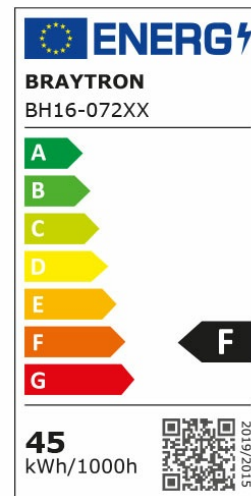

Braytron

PRODUCT DATASHEET

MODEL NO BH16-07297

DESCRIPTION BRY-BLADE-PD-SQR-WDN-45W-RMT-CEILING LIGHT

REMOTE

BRAYTRON SRL

Bulavardul iuliu maniu, Nr.616, Sector 6, 061129, Bucuresti-ROMANIA

info@braytron.com

www.braytron.com

Page 1-2

General Characteristics

Model No	:	BH16-07297
Main Family	:	Decorative LED
Sub Family	:	Pendant Light Blade
Type	:	Pendant
Body Color	:	Wooden
Lamp Shape	:	Non-Directional
Dimmable	:	Dimmable
Light Source	:	LED
Warranty	:	3 years
Class	:	Class I
IP	:	IP20

Electrical Characteristics

Lifetime	:	20000 h
Voltage	:	220-240V
Power Factor	:	>0,9
Material	:	Metal
Working Temperature	:	-20 C+40 C
Frequency	:	50-60 Hz

Package Informations

N.W.	:	7,55 kgs
G.W.	:	10,30 kgs
PCS/CTN	:	3 pcs
Length	:	665 mm
Width	:	280 mm
Height	:	675 mm
EAN	:	5949097717260

Product Characteristics

Wattage	:	45 w
Color Temperature	:	3IN1
Quse Lumen	:	4650 lm
Color Rendering Index (CRI)	:	>80
Energy Efficiency Level	:	F
Beam Angle	:	120° Degrees
Color Category	:	3IN1

Dimensions & Weight