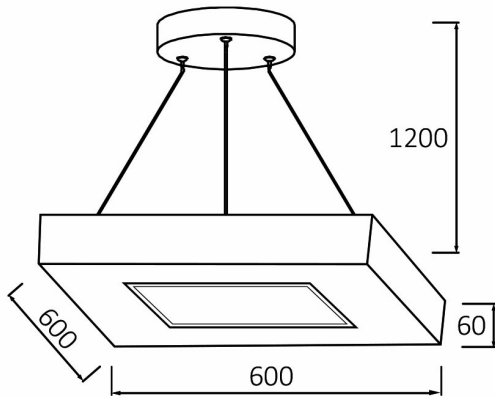

PRODUCT DATASHEET

MODEL NO BH16-07297

DESCRIPTION BRY-BLADE-PD-SQR-WDN-45W-RMT-CEILING LIGHT

General Characteristics

Model No	:	BH16-07297
Main Family	:	Decorative LED
Sub Family	:	Pendant Light Blade
Type	:	Pendant
Body Color	:	Wooden
Lamp Shape	:	Non-Directional
Dimmable	:	Dimmable
Light Source	:	LED
Warranty	:	3 years
Class	:	Class I
IP	:	IP20

Electrical Characteristics

Lifetime	:	20000 h
Voltage	:	220-240V
Power Factor	:	>0,9
Material	:	Metal
Working Temperature	:	-20 C+40 C
Frequency	:	50-60 Hz

Package Informations

N.W.	:	7,55 kgs
G.W.	:	10,30 kgs
PCS/CTN	:	3 pcs
Length	:	665 mm
Width	:	280 mm
Height	:	675 mm
EAN	:	5949097717260

Product Characteristics

Wattage	:	45 w
Color Temperature	:	3IN1
Quse Lumen	:	4650 lm
Color Rendering Index (CRI)	:	>80
Energy Efficiency Level	:	F
Beam Angle	:	120° Degrees
Color Category	:	3IN1

Dimensions & Weight

P. Length	:	600 mm
P. Width	:	600 mm
P. Height	:	1260 mm
Weight	:	2520 gr