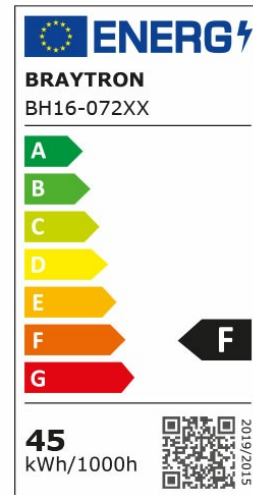

PRODUCT DATASHEET

MODEL NO BH16-07297

DESCRIPTION BRY-BLADE-PD-SQR-WDN-45W-RMT-CEILING LIGHT

General Characteristics

Model No	:	BH16-07297
Main Family	:	Decorative LED
Sub Family	:	Pendant Light Blade
Type	:	Pendant
Body Color	:	Wooden
Lamp Shape	:	Non-Directional
Dimmable	:	Dimmable
Light Source	:	LED
Warranty	:	3 years
Class	:	Class I
IP	:	IP20

Electrical Characteristics

Lifetime	:	20000 h
Voltage	:	220-240V
Power Factor	:	>0,9
Material	:	Metal
Working Temperature	:	-20 C+40 C
Frequency	:	50-60 Hz

Package Informations

N.W.	:	7,55 kgs
G.W.	:	10,30 kgs
PCS/CTN	:	3 pcs
Length	:	665 mm
Width	:	280 mm
Height	:	675 mm
EAN	:	5949097717260

Product Characteristics

Wattage	:	45 w
Color Temperature	:	3IN1
Quse Lumen	:	4650 lm
Color Rendering Index (CRI)	:	>80
Energy Efficiency Level	:	F
Beam Angle	:	120° Degrees
Color Category	:	3IN1

Dimensions & Weight