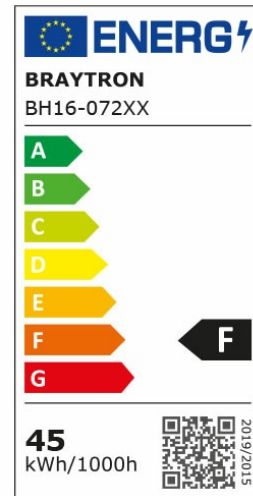

## PRODUCT DATASHEET

MODEL NO BH16-07291

DESCRIPTION BRY-BLADE-PD-SQR-BLC-45W-RMT-CEILING LIGHT

BRAYTRON SRL

Bulavardul iuliu maniu, Nr.616, Sector 6, 061129, Bucuresti-ROMANIA

info@braytron.com

www.braytron.com

### Electrical Characteristics

Lifetime	:	20000 h
Voltage	:	220-240V
Power Factor	:	>0,9
Material	:	Metal
Working Temperature	:	-20 C+40 C
Frequency	:	50-60 Hz

### Product Characteristics

Wattage	:	45 w
Color Temperature	:	3IN1
Quse Lumen	:	4650 lm
Color Rendering Index (CRI)	:	>80
Energy Efficiency Level	:	F
Beam Angle	:	120° Degrees
Color Category	:	3IN1