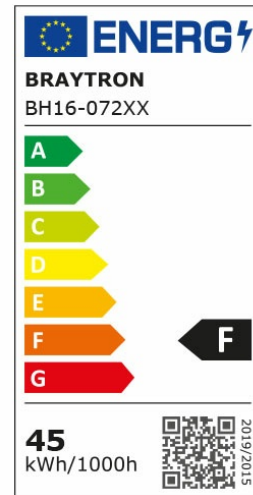

PRODUCT DATASHEET

MODEL NO BH16-07287

DESCRIPTION BRY-BLADE-PD-SQR-WDN-45W-3IN1-CEILING LIGHT

3 CCT

General Characteristics

Model No	:	BH16-07287
Main Family	:	Decorative LED
Sub Family	:	Pendant Light Blade
Type	:	Pendant
Body Color	:	Wooden
Lamp Shape	:	Non-Directional
Dimmable	:	Not-Dimmable
Light Source	:	LED
Warranty	:	3 years
Class	:	Class I
IP	:	IP20

Electrical Characteristics

Lifetime	:	20000 h
Voltage	:	220-240V
Power Factor	:	>0,9
Material	:	Metal
Working Temperature	:	-20 C+40 C
Frequency	:	50-60 Hz

Package Informations

N.W.	:	7,40 kgs
G.W.	:	10,15 kgs
PCS/CTN	:	3 pcs
Length	:	665 mm
Width	:	280 mm
Height	:	675 mm
EAN	:	5949097717253

Product Characteristics

Wattage	:	45 w
Color Temperature	:	3IN1
Quse Lumen	:	4650 lm
Color Rendering Index (CRI)	:	>80
Energy Efficiency Level	:	F
Beam Angle	:	120° Degrees
Color Category	:	3IN1

Dimensions & Weight