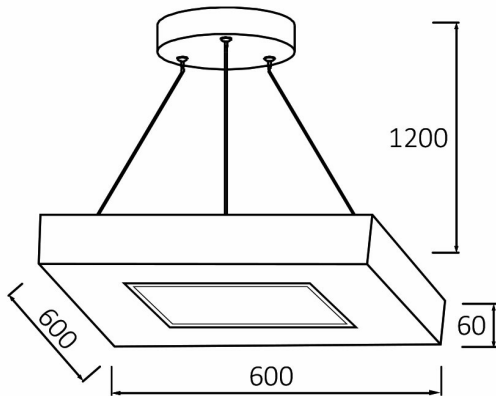

PRODUCT DATASHEET

MODEL NO BH16-07287

DESCRIPTION BRY-BLADE-PD-SQR-WDN-45W-3IN1-CEILING LIGHT

3 CCT

General Characteristics

Model No	:	BH16-07287
Main Family	:	Decorative LED
Sub Family	:	Pendant Light Blade
Type	:	Pendant
Body Color	:	Wooden
Lamp Shape	:	Non-Directional
Dimmable	:	Not-Dimmable
Light Source	:	LED
Warranty	:	3 years
Class	:	Class I
IP	:	IP20

Electrical Characteristics

Lifetime	:	20000 h
Voltage	:	220-240V
Power Factor	:	>0,9
Material	:	Metal
Working Temperature	:	-20 C+40 C
Frequency	:	50-60 Hz

Package Informations

N.W.	:	7,40 kgs
G.W.	:	10,15 kgs
PCS/CTN	:	3 pcs
Length	:	665 mm
Width	:	280 mm
Height	:	675 mm
EAN	:	5949097717253

Product Characteristics

Wattage	:	45 w
Color Temperature	:	3IN1
Quse Lumen	:	4650 lm
Color Rendering Index (CRI)	:	>80
Energy Efficiency Level	:	F
Beam Angle	:	120° Degrees
Color Category	:	3IN1

Dimensions & Weight

P. Length	:	600 mm
P. Width	:	600 mm
P. Height	:	1260 mm
Weight	:	2470 gr