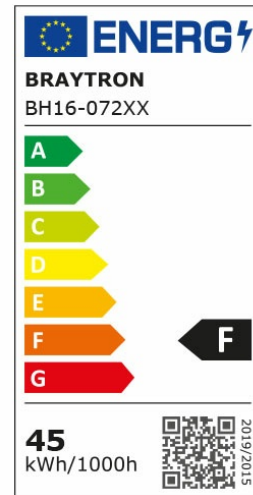

## PRODUCT DATASHEET

MODEL NO BH16-07281

DESCRIPTION BRY-BLADE-PD-SQR-BLC-45W-3IN1-CEILING LIGHT

3 CCT

### General Characteristics

Model No	:	BH16-07281
Main Family	:	Decorative LED
Sub Family	:	Pendant Light Blade
Type	:	Pendant
Body Color	:	Black
Lamp Shape	:	Non-Directional
Dimmable	:	Not-Dimmable
Light Source	:	LED
Warranty	:	3 years
Class	:	Class I
IP	:	IP20

### Electrical Characteristics

Lifetime	:	20000 h
Voltage	:	220-240V
Power Factor	:	>0,9
Material	:	Metal
Working Temperature	:	-20 C+40 C
Frequency	:	50-60 Hz

### Product Characteristics

Wattage	:	45 w
Color Temperature	:	3IN1
Quse Lumen	:	4650 lm
Color Rendering Index (CRI)	:	>80
Energy Efficiency Level	:	F
Beam Angle	:	120° Degrees
Color Category	:	3IN1