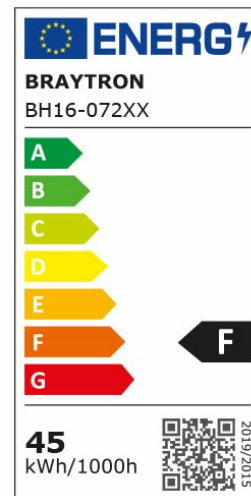

Braytron

PRODUCT DATASHEET

MODEL NO BH16-07281

DESCRIPTION BRY-BLADE-PD-SQR-BLC-45W-3IN1-CEILING LIGHT

BRAYTRON SRL

Bulavardul iuliu maniu, Nr.616, Sector 6, 061129, Bucuresti-ROMANIA

info@braytron.com

www.braytron.com

Electrical Characteristics

| | | |
|---------------------|---|------------|
| Lifetime | : | 20000 h |
| Voltage | : | 220-240V |
| Power Factor | : | >0,9 |
| Material | : | Metal |
| Working Temperature | : | -20 C+40 C |
| Frequency | : | 50-60 Hz |

Product Characteristics

| | | |
|-----------------------------|---|--------------|
| Wattage | : | 45 w |
| Color Temperature | : | 3IN1 |
| Quse Lumen | : | 4650 lm |
| Color Rendering Index (CRI) | : | >80 |
| Energy Efficiency Level | : | F |
| Beam Angle | : | 120° Degrees |
| Color Category | : | 3IN1 |