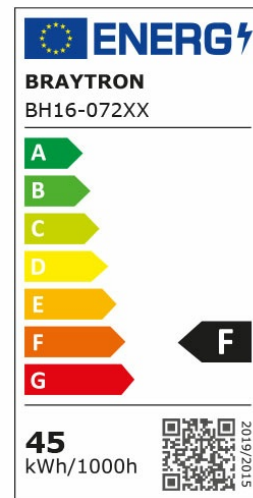

Braytron

PRODUCT DATASHEET

MODEL NO BH16-07280

DESCRIPTION BRY-BLADE-PD-SQR-WHT-45W-3IN1-CEILING LIGHT

BRAYTRON SRL

Bulavardul iuliu maniu, Nr.616, Sector 6, 061129, Bucuresti-ROMANIA

info@braytron.com

www.braytron.com

General Characteristics

Model No	:	BH16-07280
Main Family	:	Decorative LED
Sub Family	:	Pendant Light Blade
Type	:	Pendant
Body Color	:	White
Lamp Shape	:	Non-Directional
Dimmable	:	Not-Dimmable
Light Source	:	LED
Warranty	:	3 years
Class	:	Class I
IP	:	IP20

Electrical Characteristics

Lifetime	:	20000 h
Voltage	:	220-240V
Power Factor	:	>0,9
Material	:	Metal
Working Temperature	:	-20 C+40 C
Frequency	:	50-60 Hz

Package Informations

N.W.	:	7,40 kgs
G.W.	:	10,15 kgs
PCS/CTN	:	3 pcs
Length	:	665 mm
Width	:	280 mm
Height	:	675 mm
EAN	:	5949097717215

Product Characteristics

Wattage	:	45 w
Color Temperature	:	3IN1
Quse Lumen	:	4650 lm
Color Rendering Index (CRI)	:	>80
Energy Efficiency Level	:	F
Beam Angle	:	120° Degrees
Color Category	:	3IN1

Dimensions & Weight