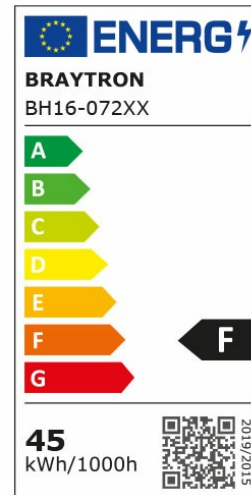

## PRODUCT DATASHEET

MODEL NO BH16-07280

DESCRIPTION BRY-BLADE-PD-SQR-WHT-45W-3IN1-CEILING LIGHT

3 CCT

### General Characteristics

Model No	:	BH16-07280
Main Family	:	Decorative LED
Sub Family	:	Pendant Light Blade
Type	:	Pendant
Body Color	:	White
Lamp Shape	:	Non-Directional
Dimmable	:	Not-Dimmable
Light Source	:	LED
Warranty	:	3 years
Class	:	Class I
IP	:	IP20

### Electrical Characteristics

Lifetime	:	20000 h
Voltage	:	220-240V
Power Factor	:	>0,9
Material	:	Metal
Working Temperature	:	-20 C+40 C
Frequency	:	50-60 Hz

### Product Characteristics

Wattage	:	45 w
Color Temperature	:	3IN1
Quse Lumen	:	4650 lm
Color Rendering Index (CRI)	:	>80
Energy Efficiency Level	:	F
Beam Angle	:	120° Degrees
Color Category	:	3IN1