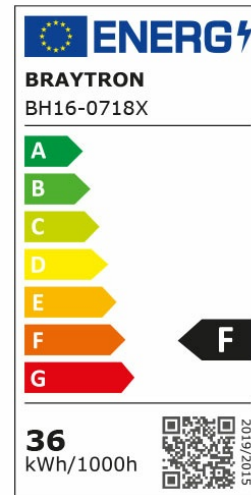

## PRODUCT DATASHEET

MODEL NO BH16-07187

DESCRIPTION BRY-BLADE-PD-SQR-WDN-36W-3IN1-CEILING LIGHT

3 CCT

### General Characteristics

Model No	:	BH16-07187
Main Family	:	Decorative LED
Sub Family	:	Pendant Light Blade
Type	:	Pendant
Body Color	:	Wooden
Lamp Shape	:	Non-Directional
Dimmable	:	Not-Dimmable
Light Source	:	LED
Warranty	:	3 years
Class	:	Class I
IP	:	IP20

### Electrical Characteristics

Lifetime	:	20000 h
Voltage	:	220-240V
Power Factor	:	>0,9
Material	:	Metal
Working Temperature	:	-20 C+40 C
Frequency	:	50-60 Hz

### Product Characteristics

Wattage	:	36 w
Color Temperature	:	3IN1
Quse Lumen	:	3680 lm
Color Rendering Index (CRI)	:	>80
Energy Efficiency Level	:	F
Beam Angle	:	120° Degrees
Color Category	:	3IN1