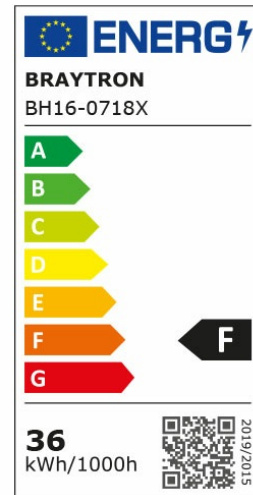

PRODUCT DATASHEET

MODEL NO BH16-07181

DESCRIPTION BRY-BLADE-PD-SQR-BLC-36W-3IN1-CEILING LIGHT

General Characteristics

Model No	:	BH16-07181
Main Family	:	Decorative LED
Sub Family	:	Pendant Light Blade
Type	:	Pendant
Body Color	:	Black
Lamp Shape	:	Non-Directional
Dimmable	:	Not-Dimmable
Light Source	:	LED
Warranty	:	3 years
Class	:	Class I
IP	:	IP20

Electrical Characteristics

Lifetime	:	20000 h
Voltage	:	220-240V
Power Factor	:	>0,9
Material	:	Metal
Working Temperature	:	-20 C+40 C
Frequency	:	50-60 Hz

Package Informations

N.W.	:	5,80 kgs
G.W.	:	8,15 kgs
PCS/CTN	:	3 pcs
Length	:	530 mm
Width	:	335 mm
Height	:	530 mm
EAN	:	5949097717192

Product Characteristics

Wattage	:	36 w
Color Temperature	:	3IN1
Quse Lumen	:	3680 lm
Color Rendering Index (CRI)	:	>80
Energy Efficiency Level	:	F
Beam Angle	:	120° Degrees
Color Category	:	3IN1

Dimensions & Weight