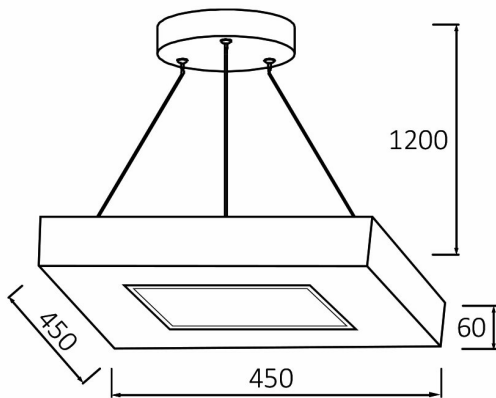

PRODUCT DATASHEET

MODEL NO BH16-07181

DESCRIPTION BRY-BLADE-PD-SQR-BLC-36W-3IN1-CEILING LIGHT

General Characteristics

Model No	:	BH16-07181
Main Family	:	Decorative LED
Sub Family	:	Pendant Light Blade
Type	:	Pendant
Body Color	:	Black
Lamp Shape	:	Non-Directional
Dimmable	:	Not-Dimmable
Light Source	:	LED
Warranty	:	3 years
Class	:	Class I
IP	:	IP20

Electrical Characteristics

Lifetime	:	20000 h
Voltage	:	220-240V
Power Factor	:	>0,9
Material	:	Metal
Working Temperature	:	-20 C+40 C
Frequency	:	50-60 Hz

Package Informations

N.W.	:	5,80 kgs
G.W.	:	8,15 kgs
PCS/CTN	:	3 pcs
Length	:	530 mm
Width	:	335 mm
Height	:	530 mm
EAN	:	5949097717192

Product Characteristics

Wattage	:	36 w
Color Temperature	:	3IN1
Quse Lumen	:	3680 lm
Color Rendering Index (CRI)	:	>80
Energy Efficiency Level	:	F
Beam Angle	:	120° Degrees
Color Category	:	3IN1

Dimensions & Weight

P. Length	:	450 mm
P. Width	:	450 mm
P. Height	:	1260 mm
Weight	:	1930 gr