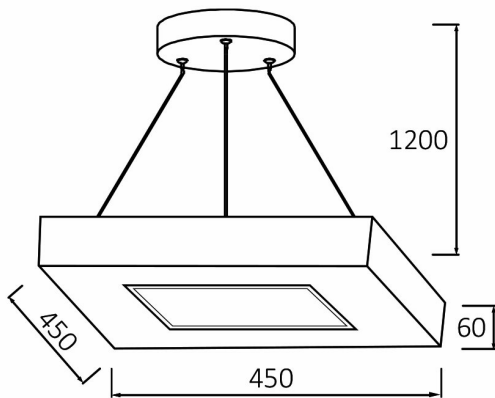

PRODUCT DATASHEET

MODEL NO BH16-07180

DESCRIPTION BRY-BLADE-PD-SQR-WHT-36W-3IN1-CEILING LIGHT

General Characteristics

Model No	:	BH16-07180
Main Family	:	Decorative LED
Sub Family	:	Pendant Light Blade
Type	:	Pendant
Body Color	:	White
Lamp Shape	:	Non-Directional
Dimmable	:	Not-Dimmable
Light Source	:	LED
Warranty	:	3 years
Class	:	Class I
IP	:	IP20

Electrical Characteristics

Lifetime	:	20000 h
Voltage	:	220-240V
Power Factor	:	>0,9
Material	:	Metal
Working Temperature	:	-20 C+40 C
Frequency	:	50-60 Hz

Package Informations

N.W.	:	5,80 kgs
G.W.	:	8,15 kgs
PCS/CTN	:	3 pcs
Length	:	530 mm
Width	:	335 mm
Height	:	530 mm
EAN	:	5949097717185

Product Characteristics

Wattage	:	36 w
Color Temperature	:	3IN1
Quse Lumen	:	3680 lm
Color Rendering Index (CRI)	:	>80
Energy Efficiency Level	:	F
Beam Angle	:	120° Degrees
Color Category	:	3IN1

Dimensions & Weight

P. Length	:	450 mm
P. Width	:	450 mm
P. Height	:	1260 mm
Weight	:	1930 gr