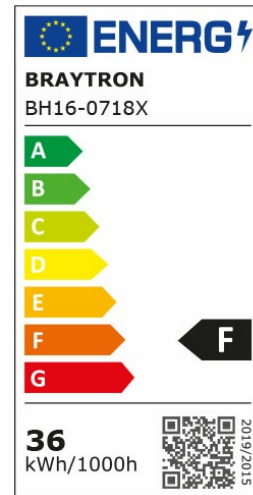

PRODUCT DATASHEET

MODEL NO BH16-07180

DESCRIPTION BRY-BLADE-PD-SQR-WHT-36W-3IN1-CEILING LIGHT

General Characteristics

Model No	:	BH16-07180
Main Family	:	Decorative LED
Sub Family	:	Pendant Light Blade
Type	:	Pendant
Body Color	:	White
Lamp Shape	:	Non-Directional
Dimmable	:	Not-Dimmable
Light Source	:	LED
Warranty	:	3 years
Class	:	Class I
IP	:	IP20

Electrical Characteristics

Lifetime	:	20000 h
Voltage	:	220-240V
Power Factor	:	>0,9
Material	:	Metal
Working Temperature	:	-20 C+40 C
Frequency	:	50-60 Hz

Package Informations

N.W.	:	5,80 kgs
G.W.	:	8,15 kgs
PCS/CTN	:	3 pcs
Length	:	530 mm
Width	:	335 mm
Height	:	530 mm
EAN	:	5949097717185

Product Characteristics

Wattage	:	36 w
Color Temperature	:	3IN1
Quse Lumen	:	3680 lm
Color Rendering Index (CRI)	:	>80
Energy Efficiency Level	:	F
Beam Angle	:	120° Degrees
Color Category	:	3IN1

Dimensions & Weight