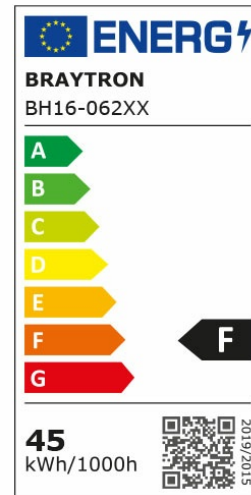

PRODUCT DATASHEET

MODEL NO BH16-06297

DESCRIPTION BRY-BLADE-PD-RND-WDN-45W-RMT-CEILING LIGHT

General Characteristics

Model No	:	BH16-06297
Main Family	:	Decorative LED
Sub Family	:	Pendant Light Blade
Type	:	Pendant
Body Color	:	Wooden
Lamp Shape	:	Non-Directional
Dimmable	:	Dimmable
Light Source	:	LED
Warranty	:	3 years
Class	:	Class I
IP	:	IP20

Electrical Characteristics

Lifetime	:	20000 h
Voltage	:	220-240V
Power Factor	:	>0,9
Material	:	Metal
Working Temperature	:	-20 C+40 C
Frequency	:	50-60 Hz

Package Informations

N.W.	:	6,54 kgs
G.W.	:	10,55 kgs
PCS/CTN	:	3 pcs
Length	:	670 mm
Width	:	335 mm
Height	:	675 mm
EAN	:	5949097717178

Product Characteristics

Wattage	:	45 w
Color Temperature	:	3IN1
Quse Lumen	:	4650 lm
Color Rendering Index (CRI)	:	>80
Energy Efficiency Level	:	F
Beam Angle	:	120° Degrees
Color Category	:	3IN1

Dimensions & Weight

Diameter	:	600 mm
P. Height	:	1260 mm
Weight	:	2180 gr