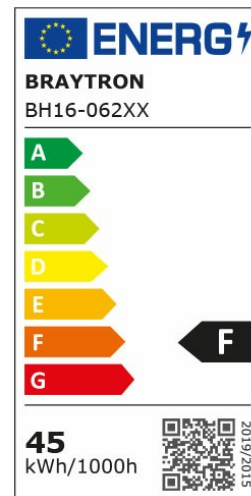

Braytron

PRODUCT DATASHEET

MODEL NO BH16-06297

DESCRIPTION BRY-BLADE-PD-RND-WDN-45W-RMT-CEILING LIGHT

BRAYTRON SRL

Bulavardul iuliu maniu, Nr.616, Sector 6, 061129, Bucuresti-ROMANIA

info@braytron.com

www.braytron.com

Page 1-2