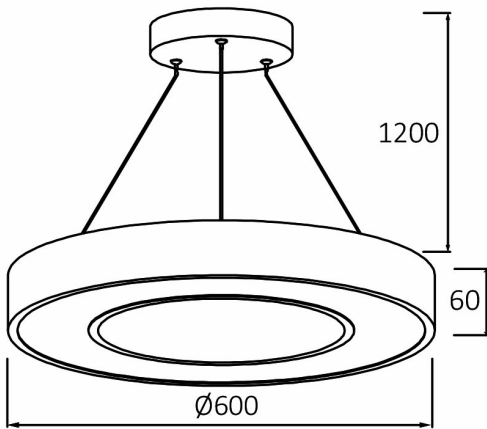

PRODUCT DATASHEET

MODEL NO BH16-06297

DESCRIPTION BRY-BLADE-PD-RND-WDN-45W-RMT-CEILING LIGHT

General Characteristics

Model No	:	BH16-06297
Main Family	:	Decorative LED
Sub Family	:	Pendant Light Blade
Type	:	Pendant
Body Color	:	Wooden
Lamp Shape	:	Non-Directional
Dimmable	:	Dimmable
Light Source	:	LED
Warranty	:	3 years
Class	:	Class I
IP	:	IP20

Electrical Characteristics

Lifetime	:	20000 h
Voltage	:	220-240V
Power Factor	:	>0,9
Material	:	Metal
Working Temperature	:	-20 C+40 C
Frequency	:	50-60 Hz

Package Informations

N.W.	:	6,54 kgs
G.W.	:	10,55 kgs
PCS/CTN	:	3 pcs
Length	:	670 mm
Width	:	335 mm
Height	:	675 mm
EAN	:	5949097717178

Product Characteristics

Wattage	:	45 w
Color Temperature	:	3IN1
Quse Lumen	:	4650 lm
Color Rendering Index (CRI)	:	>80
Energy Efficiency Level	:	F
Beam Angle	:	120° Degrees
Color Category	:	3IN1

Dimensions & Weight

Diameter	:	600 mm
P. Height	:	1260 mm
Weight	:	2180 gr