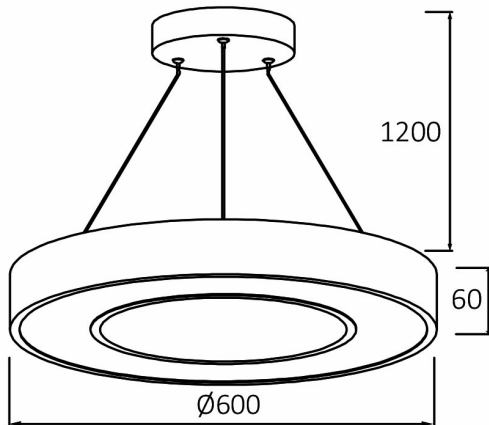

Braytron

PRODUCT DATASHEET

MODEL NO BH16-06291

DESCRIPTION BRY-BLADE-PD-RND-BLC-45W-RMT-CEILING LIGHT

BRAYTRON SRL

Bulavardul iuliu maniu, Nr.616, Sector 6, 061129, Bucuresti-ROMANIA

info@braytron.com

www.braytron.com

Page 1-2