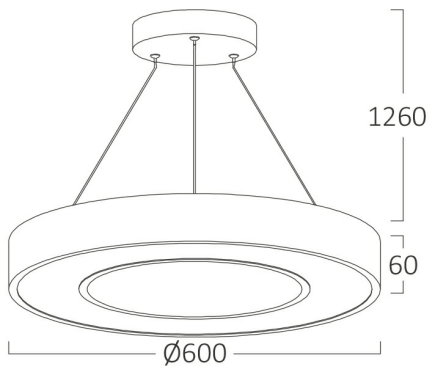

PRODUCT DATASHEET

MODEL NO BH16-06287

DESCRIPTION BRY-BLADE-PD-RND-WDN-45W-3IN1-CEILING LIGHT

General Characteristics

Model No	:	BH16-06287
Main Family	:	Decorative LED
Sub Family	:	Pendant Light Blade
Type	:	Pendant
Body Color	:	Wooden
Lamp Shape	:	Non-Directional
Dimmable	:	Not-Dimmable
Light Source	:	LED
Warranty	:	3 years
Class	:	Class I
IP	:	IP20

Electrical Characteristics

Lifetime	:	20000 h
Voltage	:	220-240V
Power Factor	:	>0,9
Material	:	Metal
Working Temperature	:	-20 C+40 C
Frequency	:	50-60 Hz

Package Informations

N.W.	:	6,30 kgs
G.W.	:	8,90 kgs
PCS/CTN	:	3 pcs
Length	:	670 mm
Width	:	280 mm
Height	:	670 mm
EAN	:	5949097717161

Product Characteristics

Wattage	:	45 w
Color Temperature	:	3IN1
Quse Lumen	:	4650 lm
Color Rendering Index (CRI)	:	>80
Energy Efficiency Level	:	F
Beam Angle	:	120° Degrees
Color Category	:	3IN1

Dimensions & Weight

Diameter	:	600 mm
P. Height	:	1260 mm
Weight	:	2100 gr