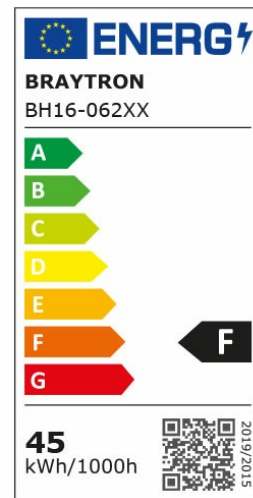

BRAYTRON SRL

Bulavardul iuliu maniu, Nr.616, Sector 6, 061129, Bucuresti-ROMANIA

info@braytron.com

www.braytron.com