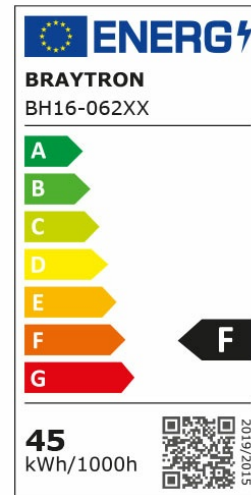

PRODUCT DATASHEET

MODEL NO BH16-06287

DESCRIPTION BRY-BLADE-PD-RND-WDN-45W-3IN1-CEILING LIGHT

General Characteristics

Model No	:	BH16-06287
Main Family	:	Decorative LED
Sub Family	:	Pendant Light Blade
Type	:	Pendant
Body Color	:	Wooden
Lamp Shape	:	Non-Directional
Dimmable	:	Not-Dimmable
Light Source	:	LED
Warranty	:	3 years
Class	:	Class I
IP	:	IP20

Electrical Characteristics

Lifetime	:	20000 h
Voltage	:	220-240V
Power Factor	:	>0,9
Material	:	Metal
Working Temperature	:	-20 C+40 C
Frequency	:	50-60 Hz

Package Informations

N.W.	:	6,30 kgs
G.W.	:	8,90 kgs
PCS/CTN	:	3 pcs
Length	:	670 mm
Width	:	280 mm
Height	:	670 mm
EAN	:	5949097717161

Product Characteristics

Wattage	:	45 w
Color Temperature	:	3IN1
Quse Lumen	:	4650 lm
Color Rendering Index (CRI)	:	>80
Energy Efficiency Level	:	F
Beam Angle	:	120° Degrees
Color Category	:	3IN1

Dimensions & Weight

Diameter	:	600 mm
P. Height	:	1260 mm
Weight	:	2100 gr