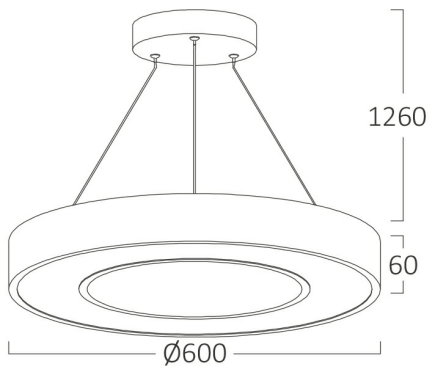

PRODUCT DATASHEET

MODEL NO BH16-06281

DESCRIPTION BRY-BLADE-PD-RND-BLC-45W-3IN1-CEILING LIGHT

General Characteristics

Model No	:	BH16-06281
Main Family	:	Decorative LED
Sub Family	:	Pendant Light Blade
Type	:	Pendant
Body Color	:	Black
Lamp Shape	:	Non-Directional
Dimmable	:	Not-Dimmable
Light Source	:	LED
Warranty	:	3 years
Class	:	Class I
IP	:	IP20

Electrical Characteristics

Lifetime	:	20000 h
Voltage	:	220-240V
Power Factor	:	>0,9
Material	:	Metal
Working Temperature	:	-20 C+40 C
Frequency	:	50-60 Hz

Package Informations

N.W.	:	6,30 kgs
G.W.	:	8,90 kgs
PCS/CTN	:	3 pcs
Length	:	670 mm
Width	:	280 mm
Height	:	670 mm
EAN	:	5949097717147

Product Characteristics

Wattage	:	45 w
Color Temperature	:	3IN1
Quse Lumen	:	4650 lm
Color Rendering Index (CRI)	:	>80
Energy Efficiency Level	:	F
Beam Angle	:	120° Degrees
Color Category	:	3IN1

Dimensions & Weight

Diameter	:	600 mm
P. Height	:	1260 mm
Weight	:	2100 gr