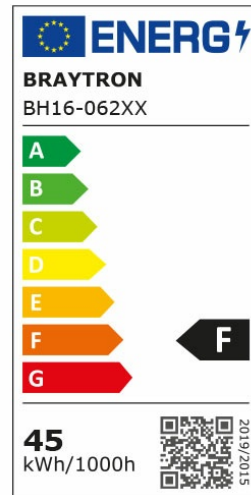

PRODUCT DATASHEET

MODEL NO BH16-06281

DESCRIPTION BRY-BLADE-PD-RND-BLC-45W-3IN1-CEILING LIGHT

General Characteristics

Model No	:	BH16-06281
Main Family	:	Decorative LED
Sub Family	:	Pendant Light Blade
Type	:	Pendant
Body Color	:	Black
Lamp Shape	:	Non-Directional
Dimmable	:	Not-Dimmable
Light Source	:	LED
Warranty	:	3 years
Class	:	Class I
IP	:	IP20

Electrical Characteristics

Lifetime	:	20000 h
Voltage	:	220-240V
Power Factor	:	>0,9
Material	:	Metal
Working Temperature	:	-20 C+40 C
Frequency	:	50-60 Hz

Package Informations

N.W.	:	6,30 kgs
G.W.	:	8,90 kgs
PCS/CTN	:	3 pcs
Length	:	670 mm
Width	:	280 mm
Height	:	670 mm
EAN	:	5949097717147

Product Characteristics

Wattage	:	45 w
Color Temperature	:	3IN1
Quse Lumen	:	4650 lm
Color Rendering Index (CRI)	:	>80
Energy Efficiency Level	:	F
Beam Angle	:	120° Degrees
Color Category	:	3IN1

Dimensions & Weight

Diameter	:	600 mm
P. Height	:	1260 mm
Weight	:	2100 gr