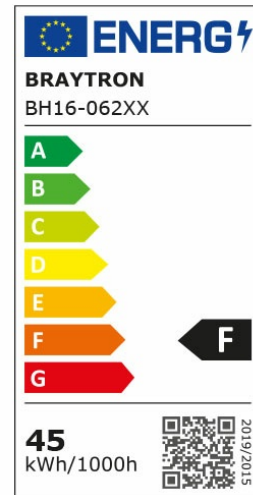

### General Characteristics

Model No	:	BH16-06280
Main Family	:	Decorative LED
Sub Family	:	Pendant Light Blade
Type	:	Pendant
Body Color	:	White
Lamp Shape	:	Non-Directional
Dimmable	:	Not-Dimmable
Light Source	:	LED
Warranty	:	3 years
Class	:	Class I
IP	:	IP20

### Electrical Characteristics

Lifetime	:	20000 h
Voltage	:	220-240V
Power Factor	:	>0,9
Material	:	Metal
Working Temperature	:	-20 C+40 C
Frequency	:	50-60 Hz

### Product Characteristics

Wattage	:	45 w
Color Temperature	:	3IN1
Quse Lumen	:	4650 lm
Color Rendering Index (CRI)	:	>80
Energy Efficiency Level	:	F
Beam Angle	:	120° Degrees
Color Category	:	3IN1

### Dimensions & Weight

Diameter	:	600 mm
P. Height	:	1260 mm
Weight	:	2100 gr