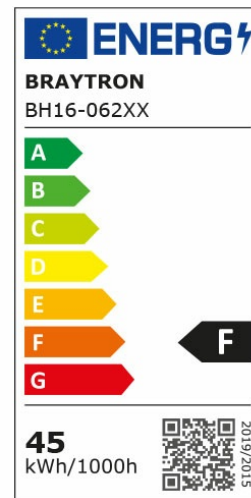

Braytron

PRODUCT DATASHEET

MODEL NO BH16-06280

DESCRIPTION BRY-BLADE-PD-RND-WHT-45W-3IN1-CEILING LIGHT

BRAYTRON SRL

Bulavardul iuliu maniu, Nr.616, Sector 6, 061129, Bucuresti-ROMANIA

info@braytron.com

www.braytron.com