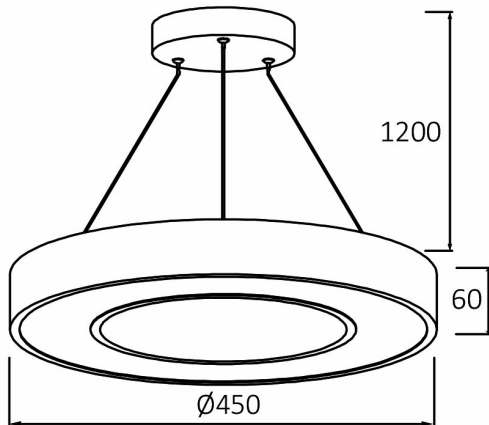

Braytron

PRODUCT DATASHEET

MODEL NO BH16-06187

DESCRIPTION BRY-BLADE-PD-RND-WDN-36W-3IN1-CEILING LIGHT

BRAYTRON SRL

Bulavardul iuliu maniu, Nr.616, Sector 6, 061129, Bucuresti-ROMANIA

info@braytron.com

www.braytron.com

Page 1-2