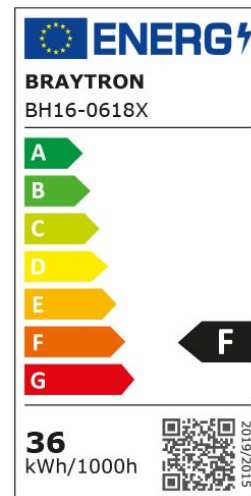

Braytron

PRODUCT DATASHEET

MODEL NO BH16-06187

DESCRIPTION BRY-BLADE-PD-RND-WDN-36W-3IN1-CEILING LIGHT

BRAYTRON SRL

Bulavardul iuliu maniu, Nr.616, Sector 6, 061129, Bucuresti-ROMANIA

info@braytron.com

www.braytron.com

Page 1-2