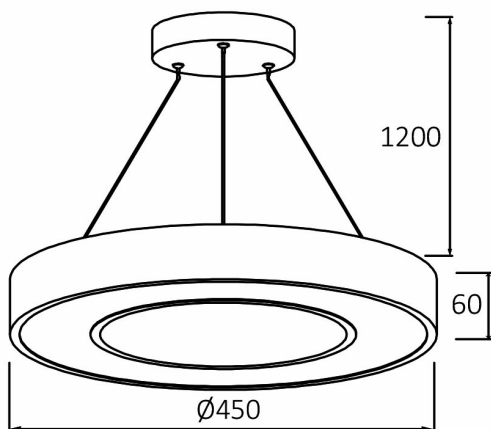

PRODUCT DATASHEET

MODEL NO BH16-06187

DESCRIPTION BRY-BLADE-PD-RND-WDN-36W-3IN1-CEILING LIGHT

General Characteristics

Model No	:	BH16-06187
Main Family	:	Decorative LED
Sub Family	:	Pendant Light Blade
Type	:	Pendant
Body Color	:	Wooden
Lamp Shape	:	Non-Directional
Dimmable	:	Not-Dimmable
Light Source	:	LED
Warranty	:	3 years
Class	:	Class I
IP	:	IP20

Electrical Characteristics

Lifetime	:	20000 h
Voltage	:	220-240V
Power Factor	:	>0,9
Material	:	Metal
Working Temperature	:	-20 C+40 C
Frequency	:	50-60 Hz

Package Informations

N.W.	:	4,98 kgs
G.W.	:	8,20 kgs
PCS/CTN	:	3 pcs
Length	:	520 mm
Width	:	335 mm
Height	:	520 mm
EAN	:	5949097717116

Product Characteristics

Wattage	:	36 w
Color Temperature	:	3IN1
Quse Lumen	:	3680 lm
Color Rendering Index (CRI)	:	>80
Energy Efficiency Level	:	F
Beam Angle	:	120° Degrees
Color Category	:	3IN1

Dimensions & Weight

Diameter	:	450 mm
P. Height	:	1260 mm
Weight	:	1660 gr