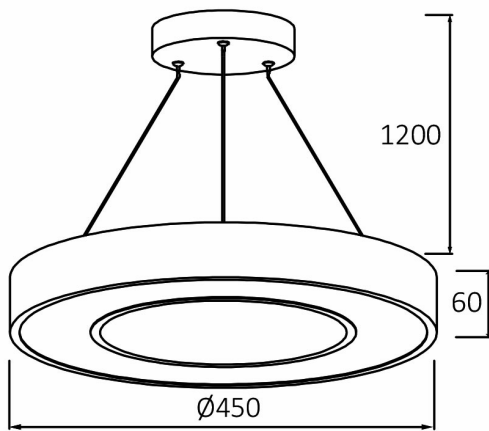

PRODUCT DATASHEET

MODEL NO BH16-06181

DESCRIPTION BRY-BLADE-PD-RND-BLC-36W-3IN1-CEILING LIGHT

General Characteristics

Model No	:	BH16-06181
Main Family	:	Decorative LED
Sub Family	:	Pendant Light Blade
Type	:	Pendant
Body Color	:	Black
Lamp Shape	:	Non-Directional
Dimmable	:	Not-Dimmable
Light Source	:	LED
Warranty	:	3 years
Class	:	Class I
IP	:	IP20

Electrical Characteristics

Lifetime	:	20000 h
Voltage	:	220-240V
Power Factor	:	>0,9
Material	:	Metal
Working Temperature	:	-20 C+40 C
Frequency	:	50-60 Hz

Package Informations

N.W.	:	4,98 kgs
G.W.	:	8,20 kgs
PCS/CTN	:	3 pcs
Length	:	520 mm
Width	:	335 mm
Height	:	520 mm
EAN	:	5949097717109

Product Characteristics

Wattage	:	36 w
Color Temperature	:	3IN1
Quse Lumen	:	3680 lm
Color Rendering Index (CRI)	:	>80
Energy Efficiency Level	:	F
Beam Angle	:	120° Degrees
Color Category	:	3IN1

Dimensions & Weight

Diameter	:	450 mm
P. Height	:	1260 mm
Weight	:	1660 gr