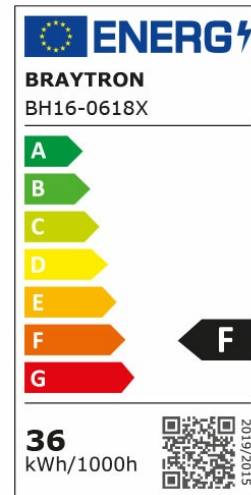

PRODUCT DATASHEET

MODEL NO BH16-06181

DESCRIPTION BRY-BLADE-PD-RND-BLC-36W-3IN1-CEILING LIGHT

General Characteristics

Model No	:	BH16-06181
Main Family	:	Decorative LED
Sub Family	:	Pendant Light Blade
Type	:	Pendant
Body Color	:	Black
Lamp Shape	:	Non-Directional
Dimmable	:	Not-Dimmable
Light Source	:	LED
Warranty	:	3 years
Class	:	Class I
IP	:	IP20

Electrical Characteristics

Lifetime	:	20000 h
Voltage	:	220-240V
Power Factor	:	>0,9
Material	:	Metal
Working Temperature	:	-20 C+40 C
Frequency	:	50-60 Hz

Package Informations

N.W.	:	4,98 kgs
G.W.	:	8,20 kgs
PCS/CTN	:	3 pcs
Length	:	520 mm
Width	:	335 mm
Height	:	520 mm
EAN	:	5949097717109

Product Characteristics

Wattage	:	36 w
Color Temperature	:	3IN1
Quse Lumen	:	3680 lm
Color Rendering Index (CRI)	:	>80
Energy Efficiency Level	:	F
Beam Angle	:	120° Degrees
Color Category	:	3IN1

Dimensions & Weight

Diameter	:	450 mm
P. Height	:	1260 mm
Weight	:	1660 gr