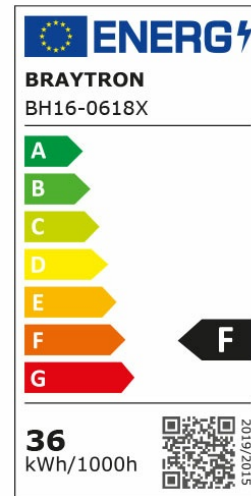

BRAYTRON SRL

Bulavardul iuliu maniu, Nr.616, Sector 6, 061129, Bucuresti-ROMANIA

info@braytron.com

www.braytron.com

Page 1-2