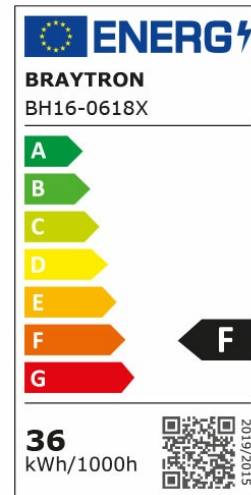

PRODUCT DATASHEET

MODEL NO BH16-06180

DESCRIPTION BRY-BLADE-PD-RND-WHT-36W-3IN1-CEILING LIGHT

General Characteristics

Model No	:	BH16-06180
Main Family	:	Decorative LED
Sub Family	:	Pendant Light Blade
Type	:	Pendant
Body Color	:	White
Lamp Shape	:	Non-Directional
Dimmable	:	Not-Dimmable
Light Source	:	LED
Warranty	:	3 years
Class	:	Class I
IP	:	IP20

Electrical Characteristics

Lifetime	:	20000 h
Voltage	:	220-240V
Power Factor	:	>0,9
Material	:	Metal
Working Temperature	:	-20 C+40 C
Frequency	:	50-60 Hz

Package Informations

N.W.	:	4,98 kgs
G.W.	:	8,20 kgs
PCS/CTN	:	3 pcs
Length	:	520 mm
Width	:	335 mm
Height	:	520 mm
EAN	:	5949097717093

Product Characteristics

Wattage	:	36 w
Color Temperature	:	3IN1
Quse Lumen	:	3680 lm
Color Rendering Index (CRI)	:	>80
Energy Efficiency Level	:	F
Beam Angle	:	120° Degrees
Color Category	:	3IN1

Dimensions & Weight

Diameter	:	450 mm
P. Height	:	1260 mm
Weight	:	1660 gr