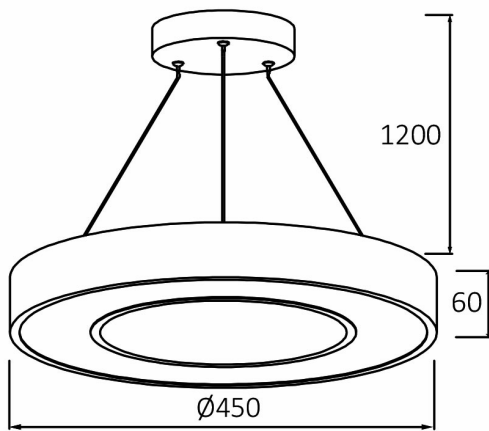

PRODUCT DATASHEET

MODEL NO BH16-06180

DESCRIPTION BRY-BLADE-PD-RND-WHT-36W-3IN1-CEILING LIGHT

General Characteristics

Model No	:	BH16-06180
Main Family	:	Decorative LED
Sub Family	:	Pendant Light Blade
Type	:	Pendant
Body Color	:	White
Lamp Shape	:	Non-Directional
Dimmable	:	Not-Dimmable
Light Source	:	LED
Warranty	:	3 years
Class	:	Class I
IP	:	IP20

Electrical Characteristics

Lifetime	:	20000 h
Voltage	:	220-240V
Power Factor	:	>0,9
Material	:	Metal
Working Temperature	:	-20 C+40 C
Frequency	:	50-60 Hz

Package Informations

N.W.	:	4,98 kgs
G.W.	:	8,20 kgs
PCS/CTN	:	3 pcs
Length	:	520 mm
Width	:	335 mm
Height	:	520 mm
EAN	:	5949097717093

Product Characteristics

Wattage	:	36 w
Color Temperature	:	3IN1
Quse Lumen	:	3680 lm
Color Rendering Index (CRI)	:	>80
Energy Efficiency Level	:	F
Beam Angle	:	120° Degrees
Color Category	:	3IN1

Dimensions & Weight

Diameter	:	450 mm
P. Height	:	1260 mm
Weight	:	1660 gr